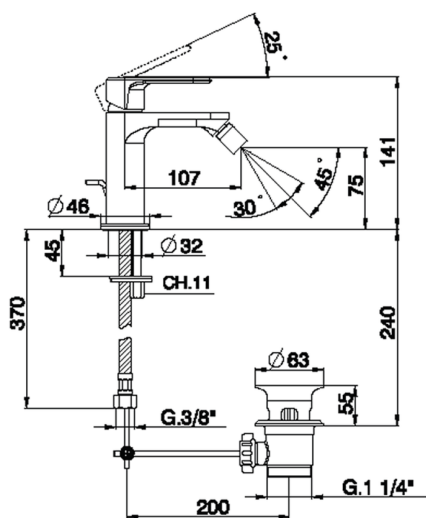

Single lever bidet mixer LEVITY_LY000550

MODEL **LY000550**

Single lever bidet mixer, with 1"1/4 automatic pop up waste, G.3/8" stainless steel flexible hose

AVAILABLE FINISHINGS

-  **21** 21 Chrome
-  **2B** 2B Polished Nickel
-  **2F** 2F Brushed Nickel
-  **40** 40 Matt Black
-  **4Q** 4Q Matt White

CHARACTERISTICS

Cartridge Spare Parts **ZZ96550000**

25 mm Cartridge

Single lever bidet mixer LEVITY_LY000550

LY000550

<https://en.huberitalia.com/single-lever-bidet-mixer-levity-ly000550>

2026-06-26