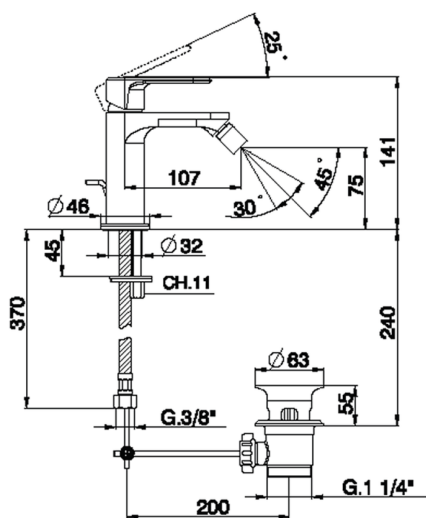

Single lever bidet mixer LEVITY_LY000550

MODEL **LY000550**

Single lever bidet mixer, with 1"1/4 automatic pop up waste, G.3/8" stainless steel flexible hose

AVAILABLE FINISHINGS

-  **21** 21 Chrome
-  **2B** 2B Polished Nickel
-  **2F** 2F Brushed Nickel
-  **40** 40 Matt Black
-  **4Q** 4Q Matt White

CHARACTERISTICS

Cartridge Spare Parts **ZZ96550000**

25 mm Cartridge

Single lever bidet mixer LEVITY_LY000550

LY000550

<https://en.huberitalia.com/single-lever-bidet-mixer-levity-ly000550>

2026-04-06