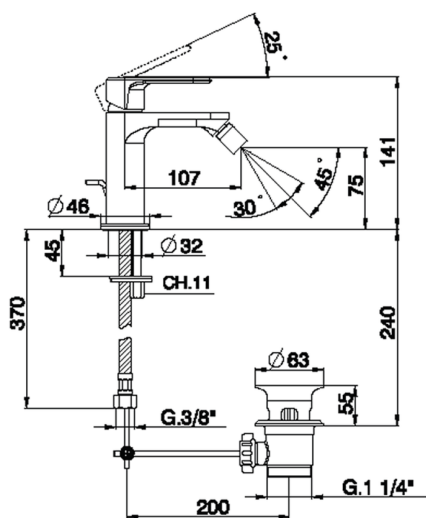

## Single lever bidet mixer LEVITY\_LY000550

MODEL **LY000550**

Single lever bidet mixer, with 1"1/4 automatic pop up waste, G.3/8" stainless steel flexible hose

### CHARACTERISTICS

Cartridge Spare Parts **ZZ96550000**

**25 mm Cartridge**

## Single lever bidet mixer LEVITY\_LY000550

LY000550

<https://en.huberitalia.com/single-lever-bidet-mixer-levity-ly000550>

2026-04-08