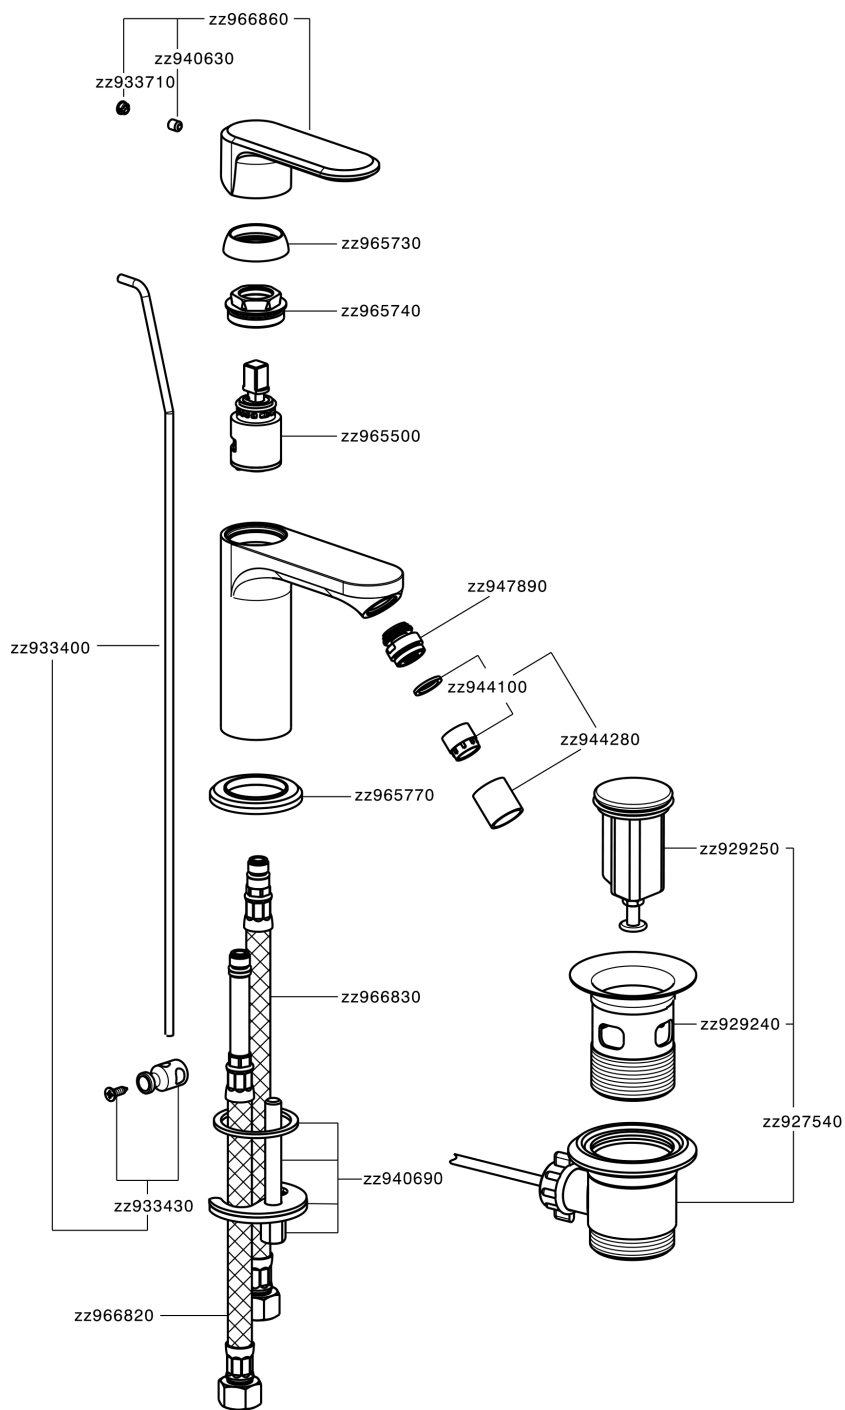

## Single lever bidet mixer LEVITY\_LY000550

MODEL **LY000550**

Single lever bidet mixer, with 1"1/4 automatic pop up waste, G.3/8" stainless steel flexible hose

### CHARACTERISTICS

Cartridge Spare Parts **ZZ96550000**

**25 mm Cartridge**

## Single lever bidet mixer LEVITY\_LY000550

LY000550

<https://en.huberitalia.com/single-lever-bidet-mixer-levity-ly000550>

2026-06-13