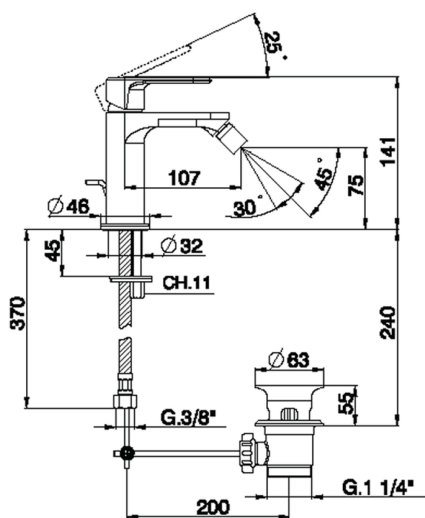

## Single lever bidet mixer LEVITY\_LY000550

MODEL **LY000550**

Single lever bidet mixer, with 1"1/4 automatic pop up waste, G.3/8" stainless steel flexible hose

### CHARACTERISTICS

Cartridge Spare Parts **ZZ96550000**

**25 mm Cartridge**

## Single lever bidet mixer LEVITY\_LY000550

LY000550

<https://en.huberitalia.com/single-lever-bidet-mixer-levity-ly000550>

2026-06-13