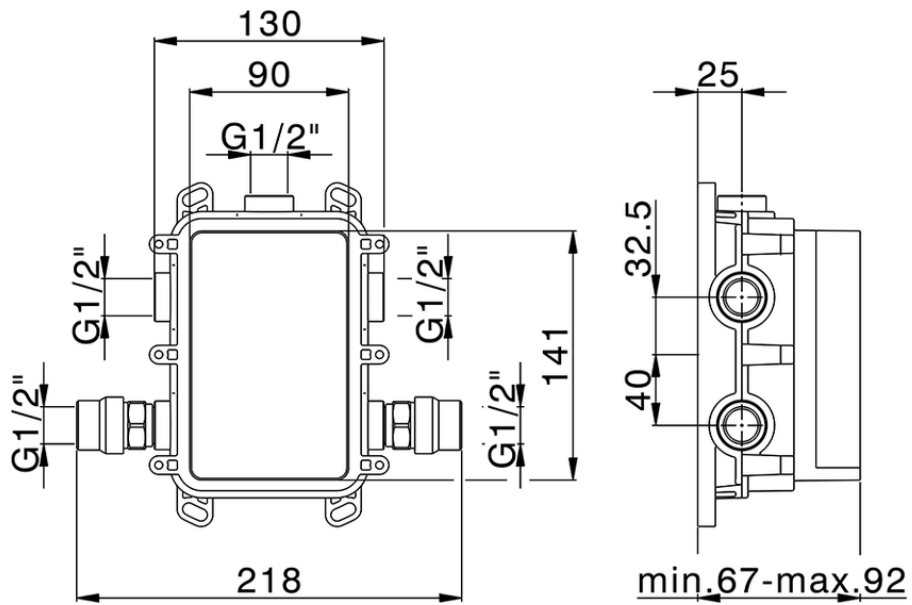

Exposed part for Single Lever One Box Valve M32_MT0BM010

MT0BM010

<https://en.huberitalia.com/exposed-part-for-single-lever-one-box-valve-m32-mt0bm010>

ZB00B031

<https://en.huberitalia.com/one-box-universal-concealed-part-one-box-zb00b031>