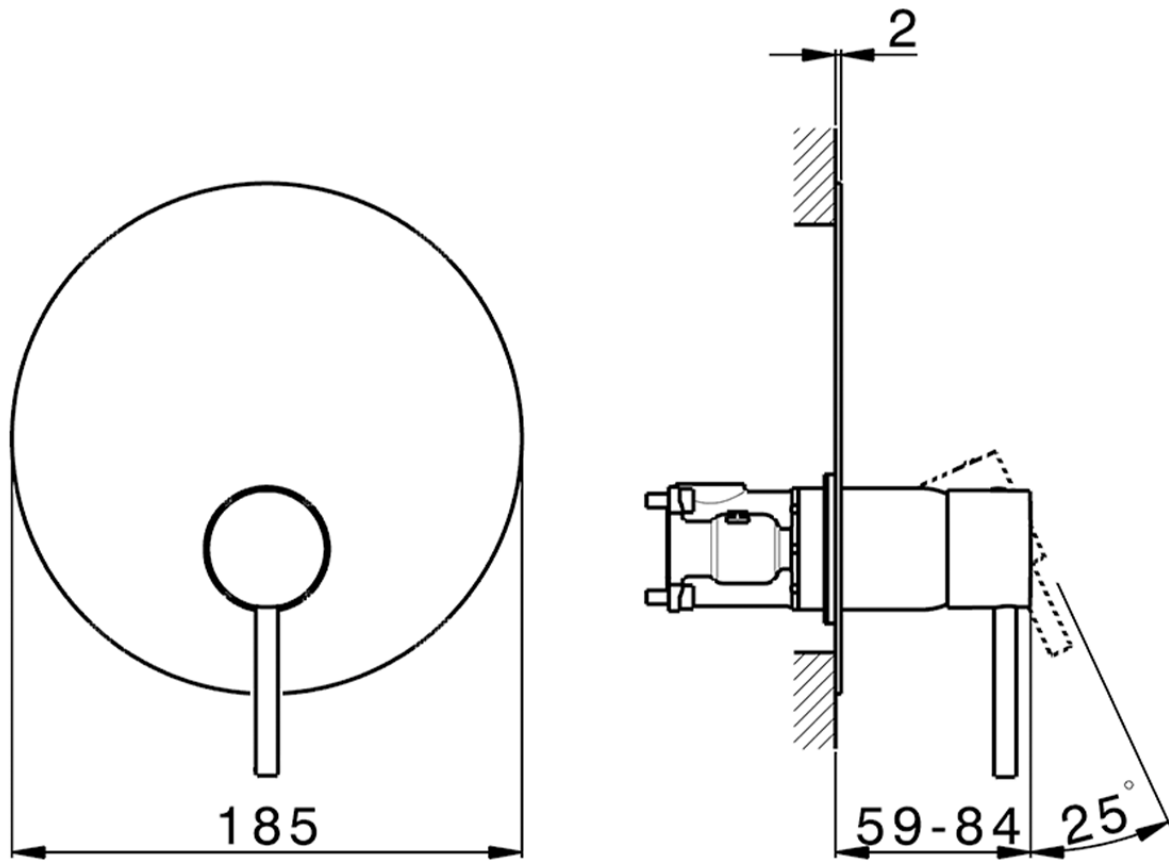

Exposed part for Single Lever One Box Valve M32_MT0BM010

MT0BM010

<https://en.huberitalia.com/exposed-part-for-single-lever-one-box-valve-m32-mt0bm010>

ZB00B031

<https://en.huberitalia.com/one-box-universal-concealed-part-one-box-zb00b031>