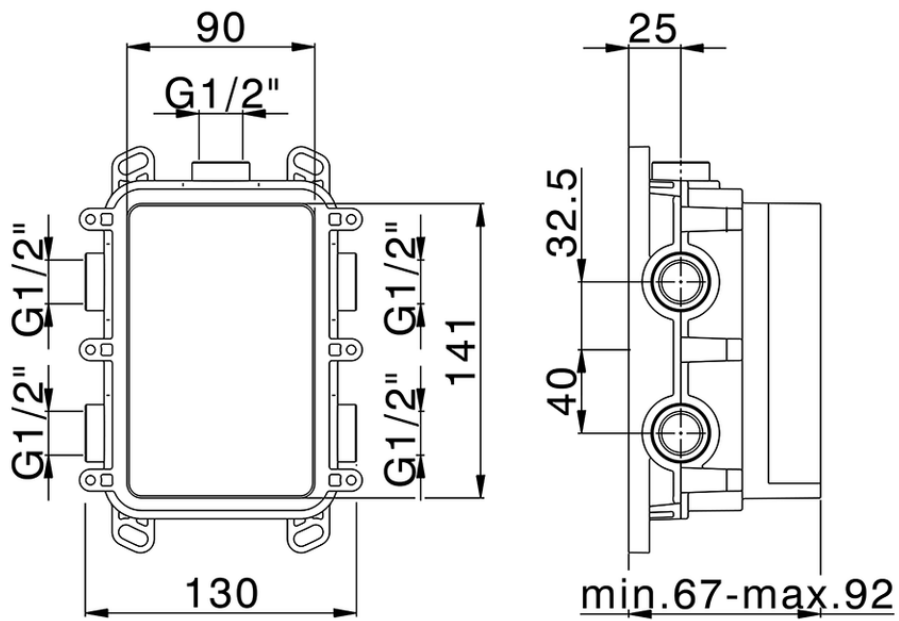

Exposed part for Single Lever One Box Valve M32_MT0BM010

MT0BM010

<https://en.huberitalia.com/exposed-part-for-single-lever-one-box-valve-m32-mt0bm010>

ZB00B031

<https://en.huberitalia.com/one-box-universal-concealed-part-one-box-zb00b031>