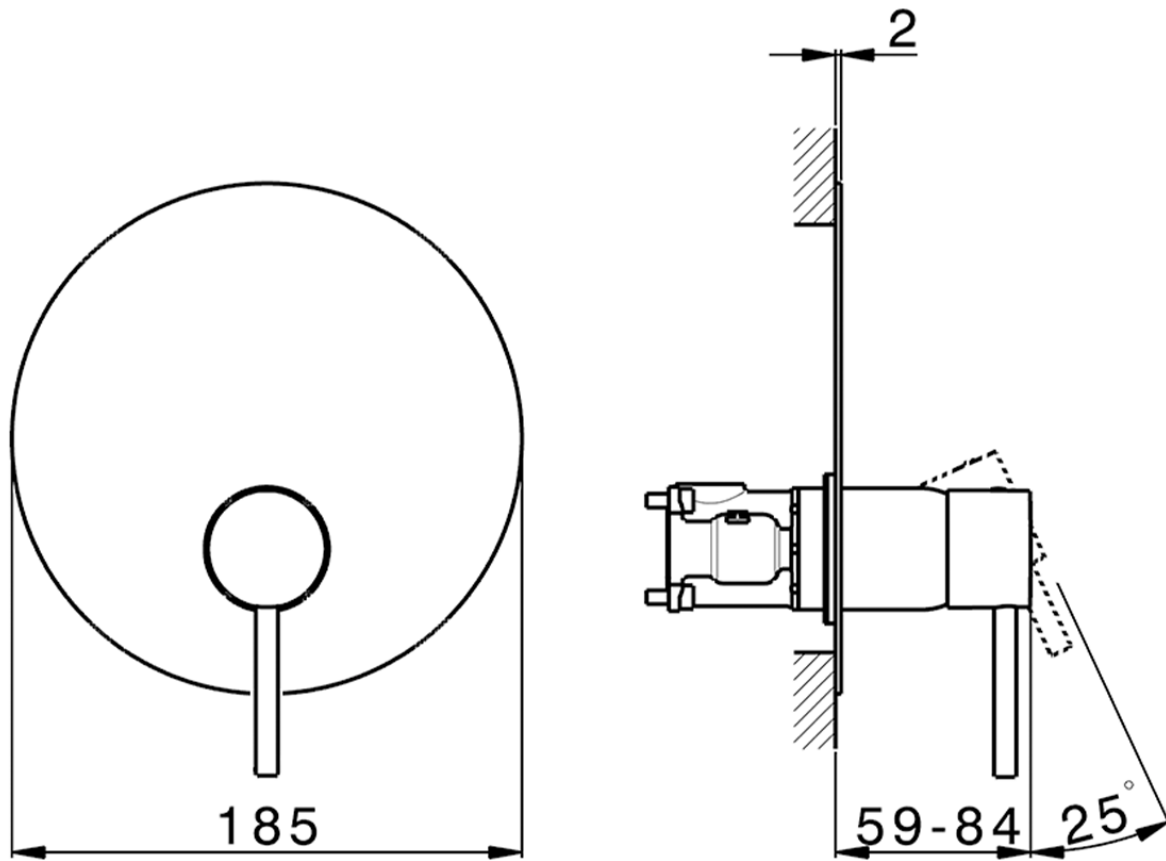

## Exposed part for Single Lever One Box Valve M32\_MT0BM010

MT0BM010

<https://en.huberitalia.com/exposed-part-for-single-lever-one-box-valve-m32-mt0bm010>

ZB00B031

<https://en.huberitalia.com/one-box-universal-concealed-part-one-box-zb00b031>