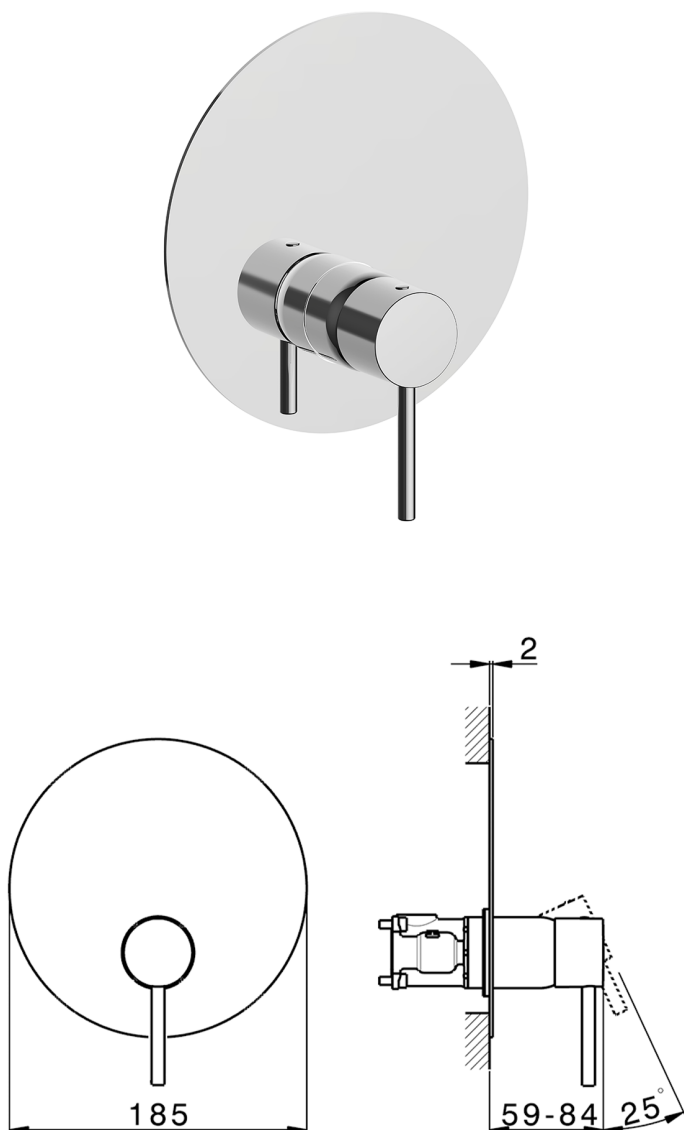

Exposed part for Single Lever One Box Valve M32_MT0BM010

MODEL **MT0BM010**

Exposed part for Single Lever One Box Valve, 1 Outlet, Minimum depth of installation: 67 mm, without concealed part, for items ZB00B030-ZB00B031

AVAILABLE FINISHINGS

-  **21** 21 Chrome
-  **26** 26 Old Copper
-  **2F** 2F Brushed Nickel
-  **2W** 2W Brushed Gold
-  **40** 40 Matt Black
-  **4Q** 4Q Matt White

CHARACTERISTICS

Cartridge Spare Parts **ZZ97179000**
 Installation **Concealed**
 Required concealed parts **ZB00B031**
ZB00B030

One Box Universal Concealed Part ONE BOX_ZB00B031

MODEL **ZB00B031**

One Box Universal Concealed Part, for 1 or 2 or 3 outlet thermostatic or single lever, without trim kit, with noise reducers, with sealing gasket