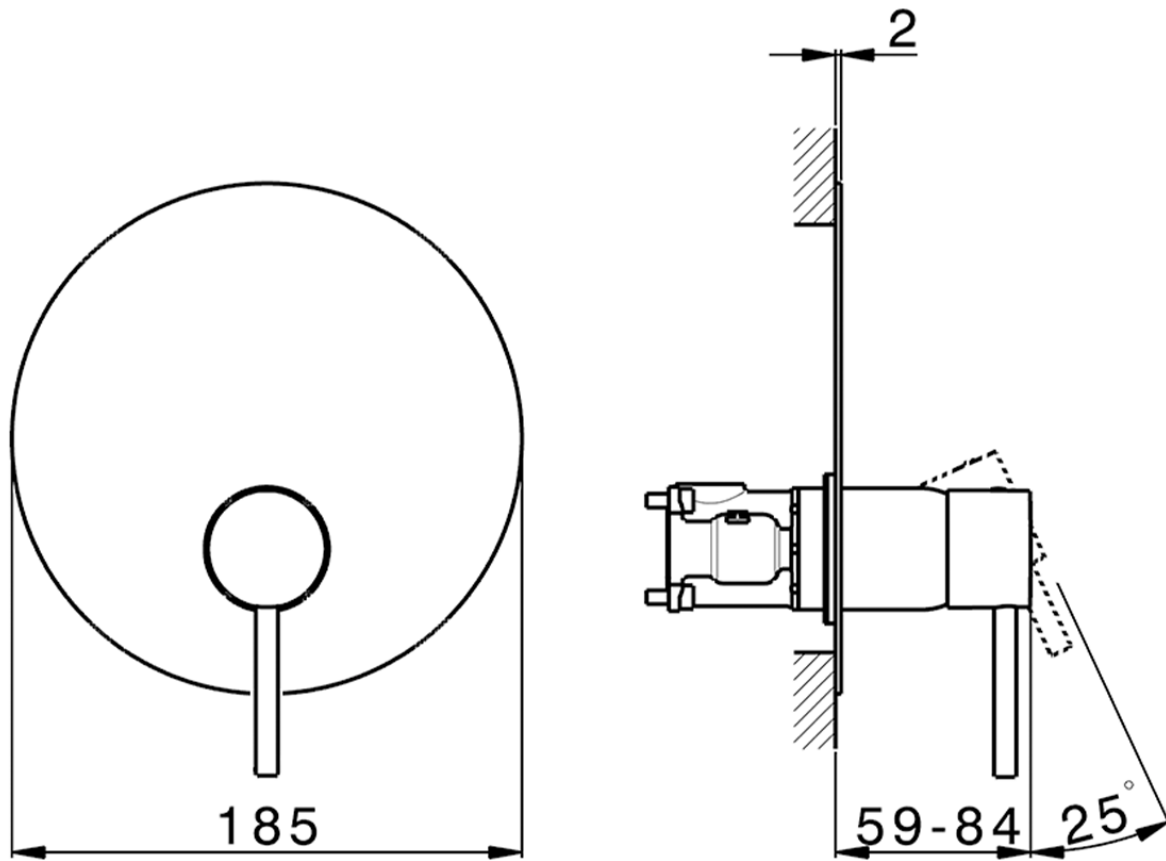

Exposed part for Single Lever One Box Valve M32_MT0BM010

MT0BM010

<https://en.huberitalia.com/exposed-part-for-single-lever-one-box-valve-m32-mt0bm010>

ZB00B031

<https://en.huberitalia.com/one-box-universal-concealed-part-one-box-zb00b031>