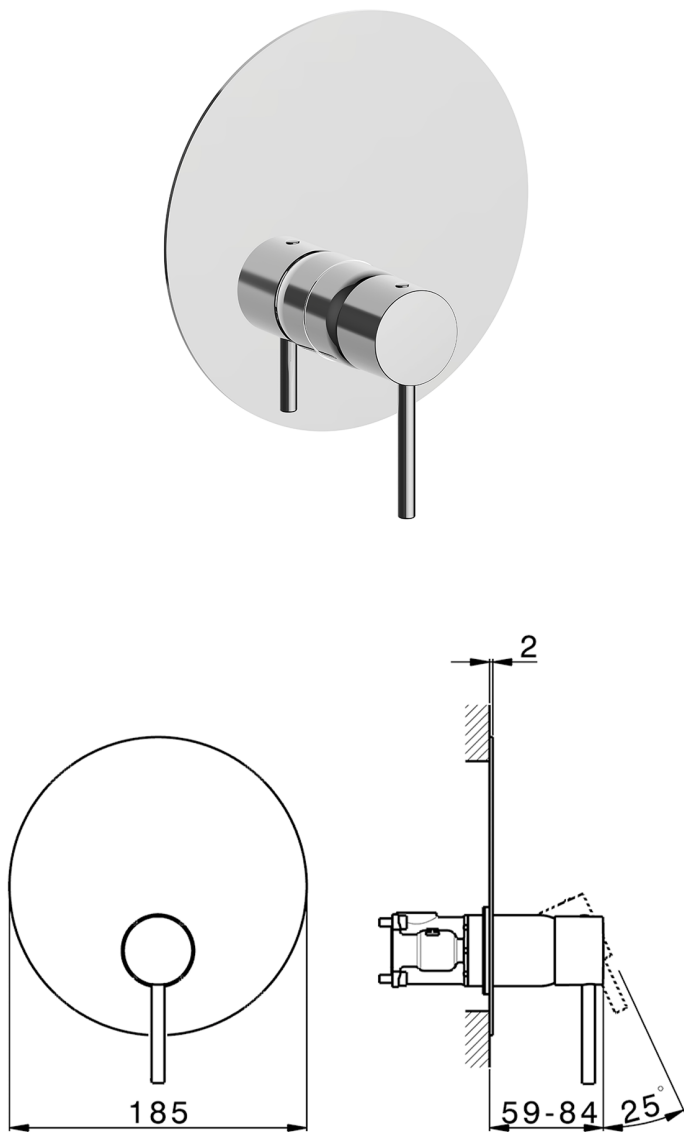

## Exposed part for Single Lever One Box Valve M32\_MT0BM010

MODEL **MT0BM010**

Exposed part for Single Lever One Box Valve, 1 Outlet, Minimum depth of installation: 67 mm, without concealed part, for items ZB00B030-ZB00B031

### CHARACTERISTICS

Cartridge Spare Parts **ZZ97179000**  
 Installation **Concealed**  
 Required concealed parts **ZB00B031**  
**ZB00B030**