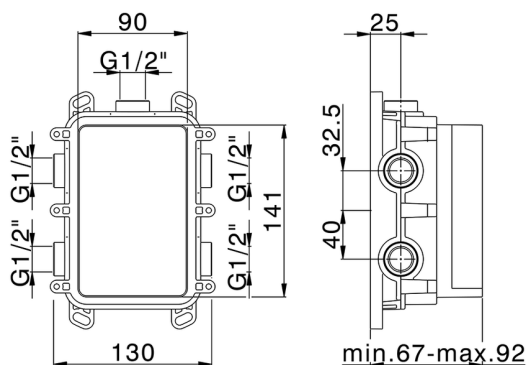

One Box Universal Concealed Part ONE BOX_ZB00B030

MODEL **ZB00B030**

One Box Universal Concealed Part, for 1 or 2 or 3 outlet thermostatic or single lever, without trim kit, without noise reducers, with sealing gasket

AVAILABLE FINISHINGS

04 04 Without finishing

CHARACTERISTICS

Concealed **1**
Installation **Concealed**

Thermostatic

The Huber thermostatic is your personal water manager, helping you to handle, control and save water and energy.

2026-04-09