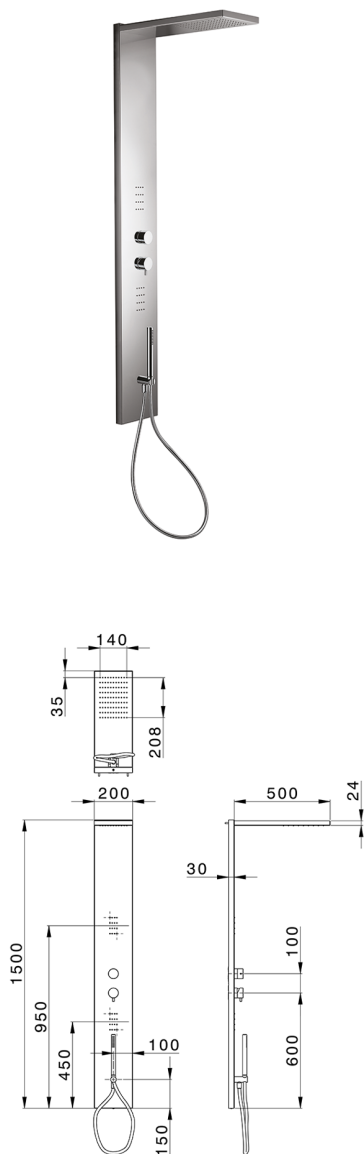

Free Standing Single Lever Shower Column COLUMNS_ZS105000

MODEL **ZS105000**

3-fonctions single lever shower panel, stainless steel AISI 304 shower panel, 3 outlet deviator cartridge, handshower holder with wall elbow, 23 mm Brass One Spray handshower, 2 front body jets, 200x500 thick 24mm Inox rectangular showerhead, rain function, 150 cm PVC Flexible Hose

AVAILABLE FINISHINGS

-  **40** 40 Matt Black
-  **4Q** 4Q Matt White
-  **D1** D1 Brushed Inox
-  **D2** D2 Polished Inox

CHARACTERISTICS

Cartridge Spare Parts **ZZ99751000**

35 mm Cartridge

SafeTouch

The Huber SafeTouch system maintains the mixer body cool to the touch during operation.