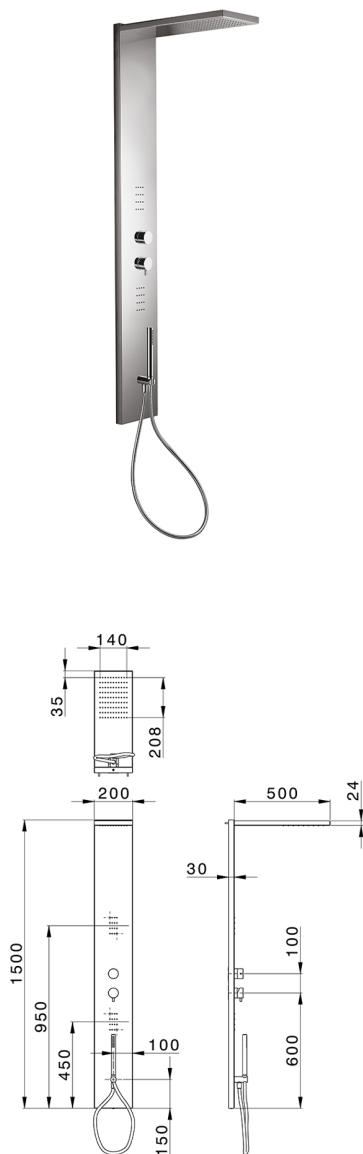

## Free Standing Single Lever Shower Column COLUMNS\_ZS105000

MODEL **ZS105000**

3-fonctions single lever shower panel, stainless steel AISI 304 shower panel, 3 outlet deviator cartridge, handshower holder with wall elbow, 23 mm Brass One Spray handshower, 2 front body jets, 200x500 thick 24mm Inox rectangular showerhead, rain function, 150 cm PVC Flexible Hose

### AVAILABLE FINISHINGS

-  **40** 40 Matt Black
-  **4Q** 4Q Matt White
-  **D1** D1 Brushed Inox
-  **D2** D2 Polished Inox

### CHARACTERISTICS

Cartridge Spare Parts **ZZ99751000**

**35 mm Cartridge**