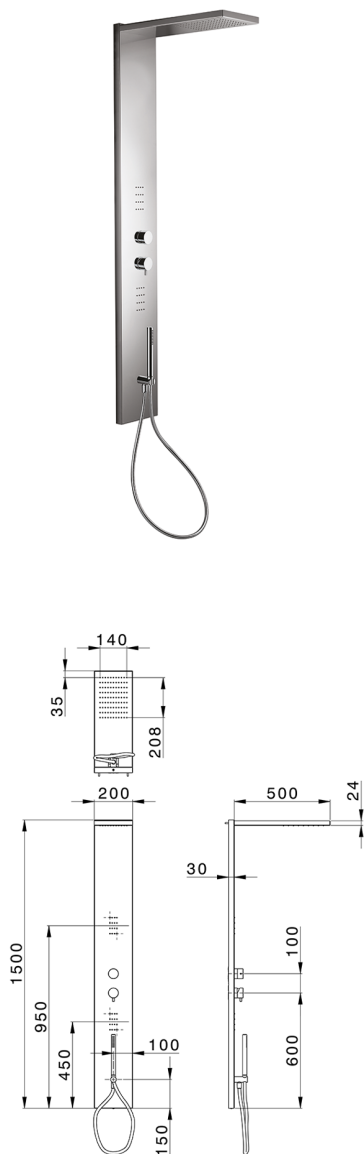

## Free Standing Single Lever Shower Column COLUMNS\_ZS105000

MODEL **ZS105000**

3-fonctions single lever shower panel, stainless steel AISI 304 shower panel, 3 outlet deviator cartridge, handshower holder with wall elbow, 23 mm Brass One Spray handshower, 2 front body jets, 200x500 thick 24mm Inox rectangular showerhead, rain function, 150 cm PVC Flexible Hose

### AVAILABLE FINISHINGS

-  **40** 40 Matt Black
-  **4Q** 4Q Matt White
-  **D1** D1 Brushed Inox
-  **D2** D2 Polished Inox

### CHARACTERISTICS

Cartridge Spare Parts **ZZ99751000**

**35 mm Cartridge**