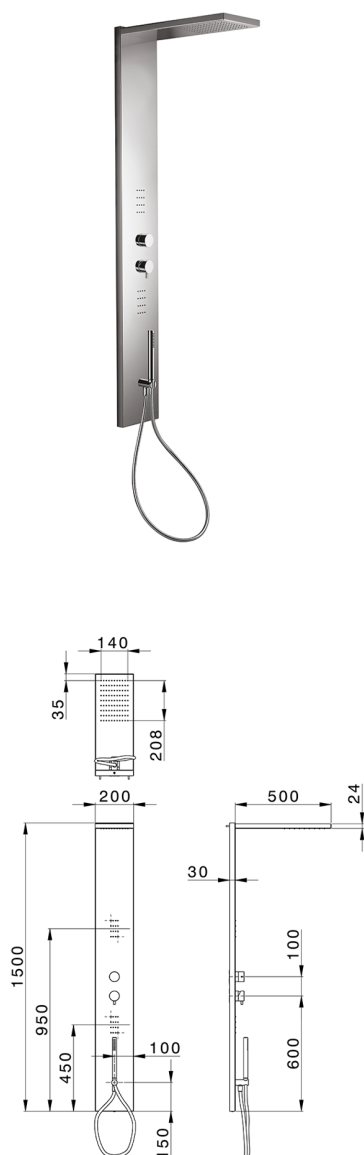

Free Standing Single Lever Shower Column COLUMNS_ZS105000

MODEL **ZS105000**

3-fonctions single lever shower panel, stainless steel AISI 304 shower panel, 3 outlet deviator cartridge, handshower holder with wall elbow, 23 mm Brass One Spray handshower, 2 front body jets, 200x500 thick 24mm Inox rectangular showerhead, rain function, 150 cm PVC Flexible Hose

AVAILABLE FINISHINGS

-  **40** 40 Matt Black
-  **4Q** 4Q Matt White
-  **D1** D1 Brushed Inox
-  **D2** D2 Polished Inox

CHARACTERISTICS

Cartridge Spare Parts **ZZ99751000**

35 mm Cartridge

SafeTouch

The Huber SafeTouch system maintains the mixer body cool to the touch during operation.