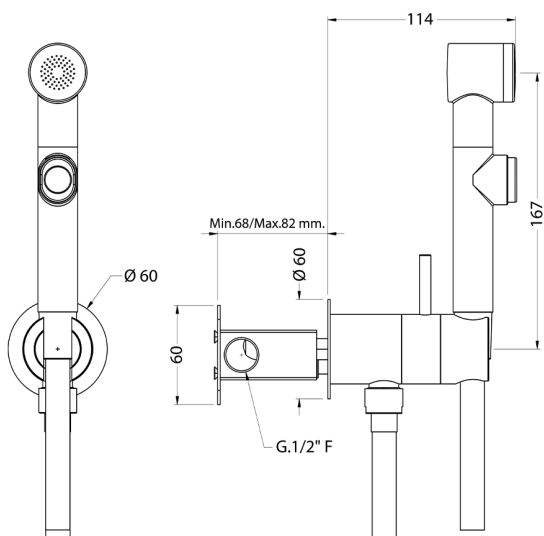

Bidet handshower set COMMUNITY_H3007945

MODEL **H3007945**

Bidet handshower set, round wall bracket, gradual mixing of hot&cold water, with concealed part, ABS
Bidet handshower - 120 cm PVC flexible hose

AVAILABLE FINISHINGS

CHARACTERISTICS

Bidet handshower

MixedWater

The Huber Mixed Water system enables the gradual mixing of hot and cold water.

2024-12-22