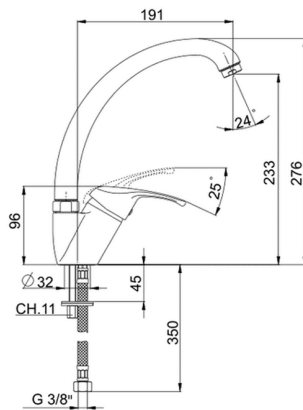

Single lever sink mixer KITCHEN_BC000520

MODEL **BC000520**

Single lever sink mixer, swivel spout, G.3/8" stainless steel flexible hoses

AVAILABLE FINISHINGS

CHARACTERISTICS

Cartridge Spare Parts **ZZ95273000**

40 mm Cartridge

2024-12-22