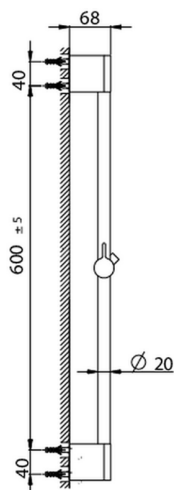

## Levity sliding bar SHOWER\_SS012060

MODEL **SS012060**

Sliding bar, 61 cm sliding rail bar with sliding bracket

AVAILABLE FINISHINGS

CHARACTERISTICS

2026-04-05