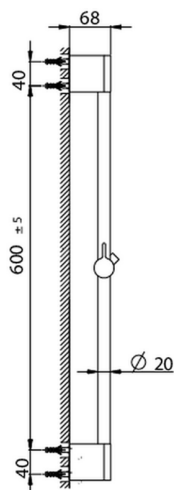

## Levity sliding bar SHOWER\_SS012060

MODEL **SS012060**

Sliding bar, 61 cm sliding rail bar with sliding bracket

AVAILABLE FINISHINGS

CHARACTERISTICS

2026-04-06