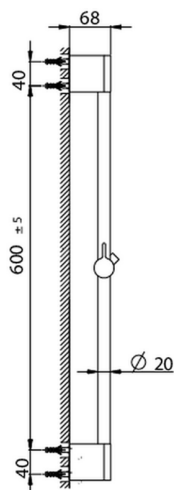

Levity sliding bar SHOWER_SS012060

MODEL **SS012060**

Sliding bar, 61 cm sliding rail bar with sliding bracket

AVAILABLE FINISHINGS

CHARACTERISTICS

2026-06-26