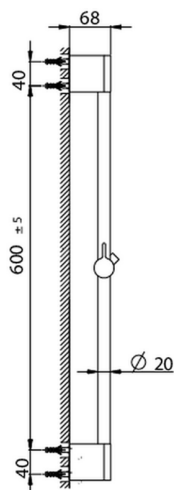

Levity sliding bar SHOWER_SS012060

MODEL **SS012060**

Sliding bar, 61 cm sliding rail bar with sliding bracket

AVAILABLE FINISHINGS

CHARACTERISTICS

2026-05-02