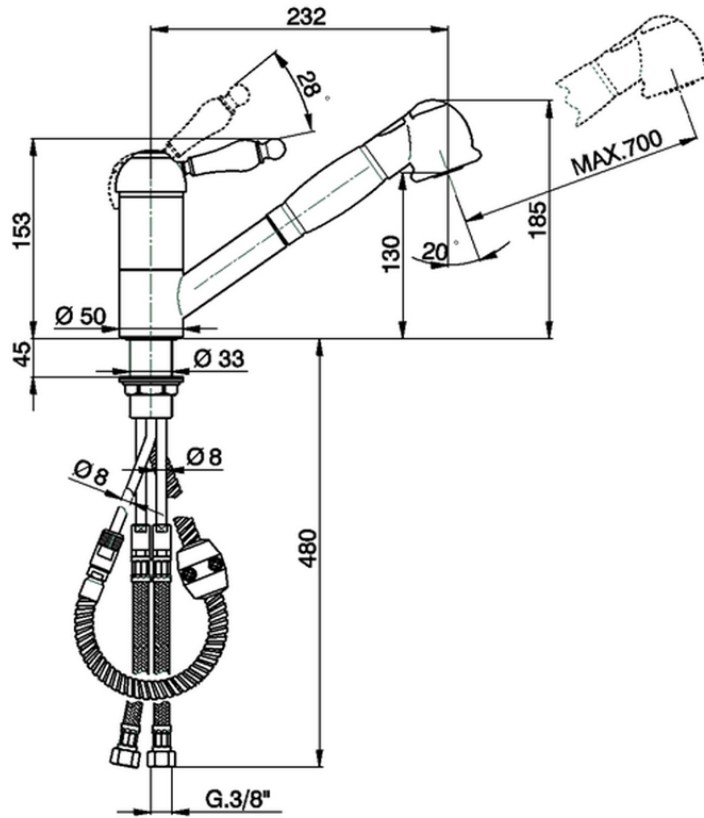

Single lever sink mixer with extrac.shower KITCHEN\_CM002570

CM002570

<https://en.huberitalia.com/single-lever-sink-mixer-with-extrac-shower-kitchen-cm002570>

2026-04-08