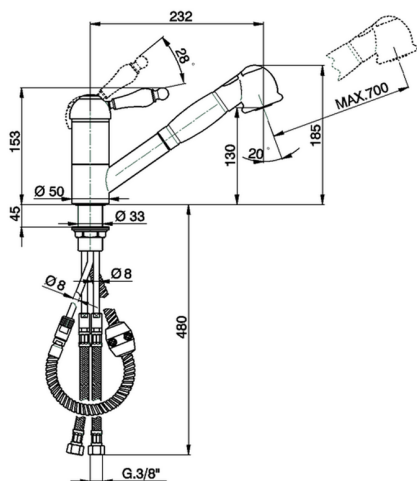

## Single lever sink mixer with extrac.shower KITCHEN\_CM002570

MODEL **CM002570**

Single lever sink mixer with extrac.shower,swivel spout,2 sprays handshower,150 cm Brass flexible hose

AVAILABLE FINISHINGS

**21** 21 Chrome

CHARACTERISTICS

Cartridge Spare Parts **ZZ92909000**

**43 mm Cartridge**

2026-06-24