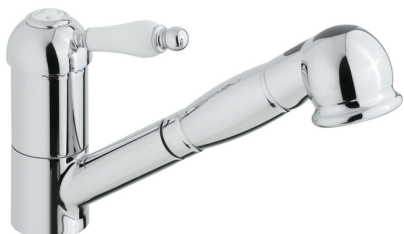

## Single lever sink mixer with extrac.shower KITCHEN\_CM002570

MODEL **CM002570**

Single lever sink mixer with extrac.shower,swivel spout,2 sprays handshower,150 cm Brass flexible hose

AVAILABLE FINISHINGS

**21** 21 Chrome

CHARACTERISTICS

Cartridge Spare Parts **ZZ92909000**

**43 mm Cartridge**

2026-04-08