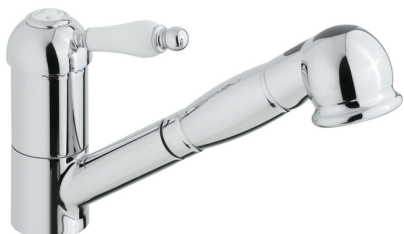

## Single lever sink mixer with extrac.shower KITCHEN\_CM002570

MODEL **CM002570**

Single lever sink mixer with extrac.shower,swivel spout,2 sprays handshower,150 cm Brass flexible hose

AVAILABLE FINISHINGS

**21** 21 Chrome

CHARACTERISTICS

Cartridge Spare Parts **ZZ92909000**

**43 mm Cartridge**

2026-06-24