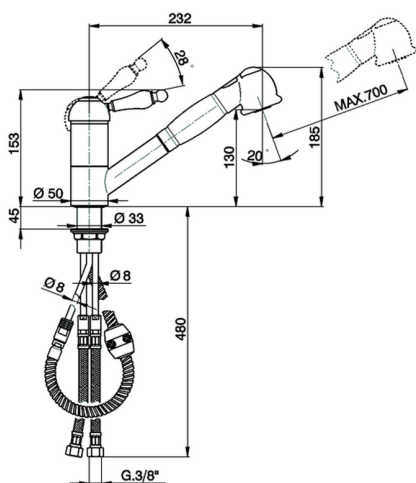

Single lever sink mixer with extrac.shower KITCHEN_CM002570

MODEL **CM002570**

Single lever sink mixer with extrac.shower,swivel spout,2 sprays handshower,150 cm Brass flexible hose

AVAILABLE FINISHINGS

21 21 Chrome

CHARACTERISTICS

Cartridge Spare Parts **ZZ92909000**

43 mm Cartridge

2026-04-06