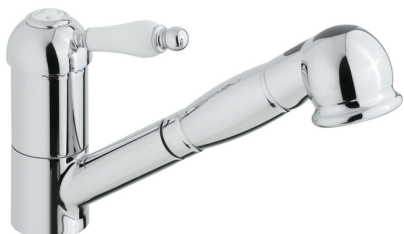

Single lever sink mixer with extrac.shower KITCHEN_CM002570

MODEL **CM002570**

Single lever sink mixer with extrac.shower,swivel spout,2 sprays handshower,150 cm Brass flexible hose

AVAILABLE FINISHINGS

21 21 Chrome

CHARACTERISTICS

Cartridge Spare Parts **ZZ92909000**

43 mm Cartridge

2026-04-06