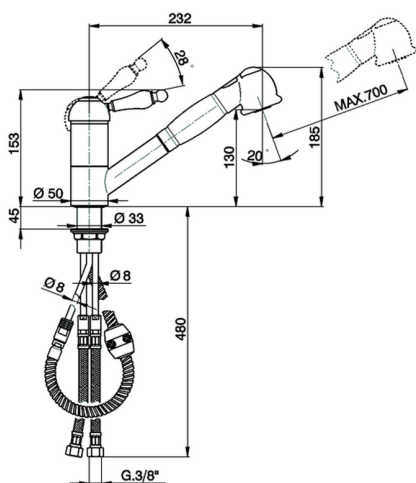

## Single lever sink mixer with extrac.shower KITCHEN\_CM002570

MODEL **CM002570**

Single lever sink mixer with extrac.shower,swivel spout,2 sprays handshower,150 cm Brass flexible hose

AVAILABLE FINISHINGS

**21** 21 Chrome

CHARACTERISTICS

Cartridge Spare Parts **ZZ92909000**

**43 mm Cartridge**

2026-04-08