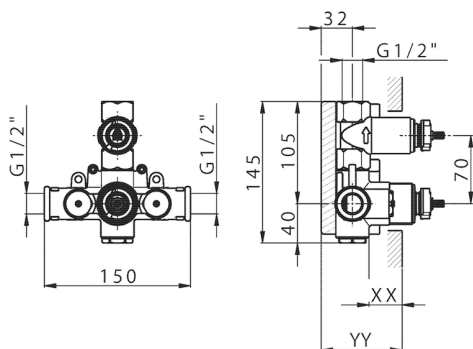

## 1-outlet Concealed thermostatic shower valve CONCEALED\_ZB007301

MODEL **ZB007301**

1-outlet Concealed thermostatic shower valve, with stopvalve, without trim kit

AVAILABLE FINISHINGS

CHARACTERISTICS

|                                       |                  |
|---------------------------------------|------------------|
| Installation                          | <b>Concealed</b> |
| Cartridge Spare Parts                 | <b>24.04A.PP</b> |
| <b>8x20 Plus P Thermostatic Valve</b> |                  |
| Concealed                             | <b>1</b>         |

Piastra/Plate/Plaque/Platte/Placa

2-3mm: XX 25-40 YY 76-91

10 mm: XX 16-31 YY 65-80