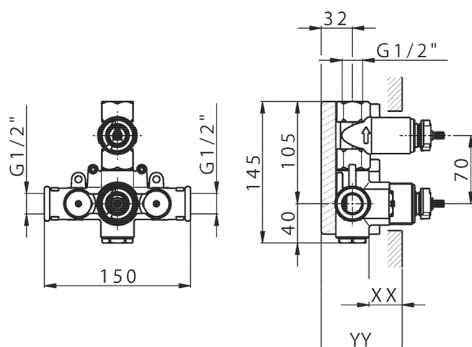

1-outlet Concealed thermostatic shower valve, with stopvalve, without trim kit

AVAILABLE FINISHINGS

04 04 Without finishing

CHARACTERISTICS

Installation **Concealed**

Cartridge Spare Parts **24.04A.PP**

8x20 Plus P Thermostatic Valve

Concealed **1**

Piastra/Plate/Plaque/Platte/Placa

2-3mm: XX 25-40 YY 76-91

10 mm: XX 16-31 YY 65-80

Thermostatic

The Huber thermostatic is your personal water manager, helping you to handle, control and save water and energy.