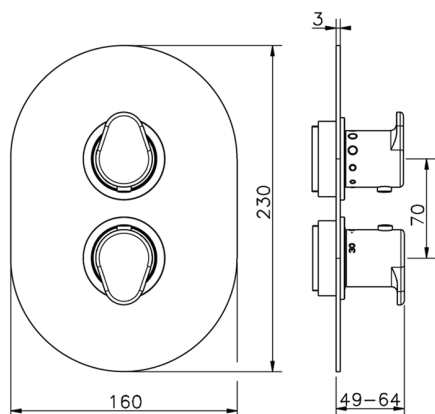

Exposed part for con.thermo.shower valve 1-outlet THERMO_LY007300

MODEL **LY007300**

Exposed part for 1-outlet thermostatic mixer, with stopvalve, without concealed part, for item ZB007301

AVAILABLE FINISHINGS

-  **21** 21 Chrome
-  **2B** 2B Polished Nickel
-  **2F** 2F Brushed Nickel
-  **40** 40 Matt Black
-  **4Q** 4Q Matt White

CHARACTERISTICS

Installation **Concealed**
 Required concealed parts **ZB007301**

1-outlet Concealed thermostatic shower valve, with stopvalve, without trim kit

AVAILABLE FINISHINGS

04 04 Without finishing

CHARACTERISTICS

Installation **Concealed**

Cartridge Spare Parts **24.04A.PP**

8x20 Plus P Thermostatic Valve

Concealed **1**

Piastra/Plate/Plaque/Platte/Placa

2-3mm: XX 25-40 YY 76-91

10 mm: XX 16-31 YY 65-80

Thermostatic

The Huber thermostatic is your personal water manager, helping you to handle, control and save water and energy.