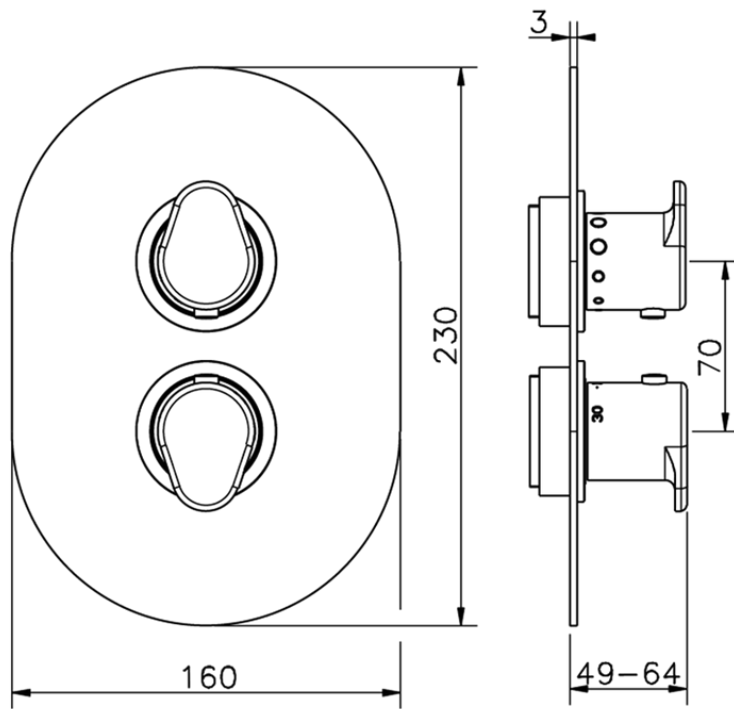

Exposed part for con.thermo.shower valve 1-outlet THERMO_LY007300

LY007300

<https://en.huberitalia.com/exposed-part-for-con-thermo-shower-valve-1-outlet-thermo-ly007300>

Piastra/Plate/Plaque/Platte/Placa

2-3mm: XX 25-40 YY 76-91

10 mm: XX 16-31 YY 65-80

ZB007301

<https://en.huberitalia.com/1-outlet-concealed-thermostatic-shower-valve-concealed-zb007301>

2024-11-24