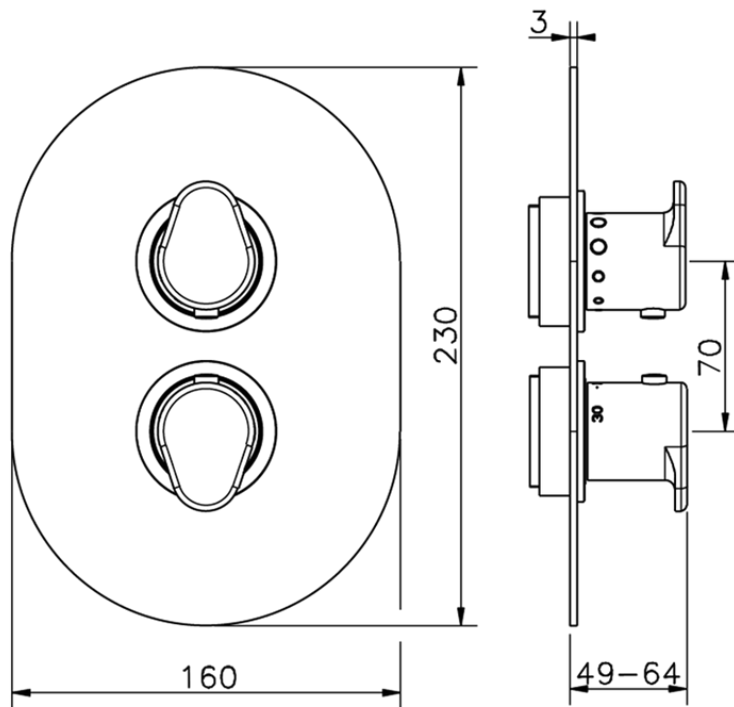

Exposed part for con.thermo.shower valve 1-outlet THERMO_LY007300

LY007300

<https://en.huberitalia.com/exposed-part-for-con-thermo-shower-valve-1-outlet-thermo-ly007300>

Piastra/Plate/Plaque/Platte/Placa

2-3mm: XX 25-40 YY 76-91

10 mm: XX 16-31 YY 65-80

ZB007301

<https://en.huberitalia.com/1-outlet-concealed-thermostatic-shower-valve-concealed-zb007301>

2024-11-14