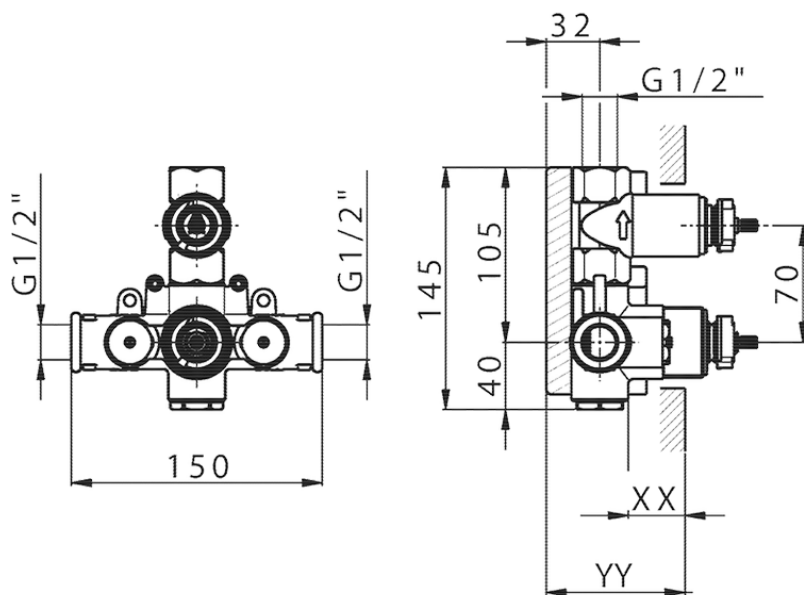

Exposed part for con.thermo.shower valve 1-outlet THERMO_LY007300

LY007300

<https://en.huberitalia.com/exposed-part-for-con-thermo-shower-valve-1-outlet-thermo-ly007300>

Piastra/Plate/Plaque/Platte/Placa

2-3mm: XX 25-40 YY 76-91

10 mm: XX 16-31 YY 65-80

ZB007301

<https://en.huberitalia.com/1-outlet-concealed-thermostatic-shower-valve-concealed-zb007301>

2024-11-14