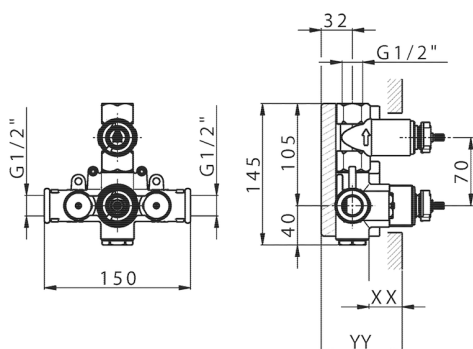

1-outlet Concealed thermostatic shower valve, with stopvalve, without trim kit

AVAILABLE FINISHINGS

CHARACTERISTICS

Installation **Concealed**

Cartridge Spare Parts **24.04A.PP**

8x20 Plus P Thermostatic Valve

Concealed **1**

Piastra/Plate/Plaque/Platte/Placa

2-3mm: XX 25-40 YY 76-91

10 mm: XX 16-31 YY 65-80

Thermostatic

The Huber thermostatic is your personal water manager, helping you to handle, control and save water and energy.