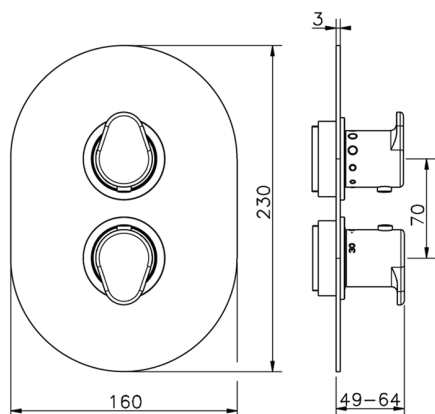

Exposed part for con.thermo.shower valve 1-outlet THERMO_LY007300

MODEL **LY007300**

Exposed part for 1-outlet thermostatic mixer, with stopvalve, without concealed part, for item ZB007301

AVAILABLE FINISHINGS

-  **21** 21 Chrome
-  **2B** 2B Polished Nickel
-  **2F** 2F Brushed Nickel
-  **40** 40 Matt Black
-  **4Q** 4Q Matt White

CHARACTERISTICS

Installation **Concealed**
 Required concealed parts **ZB007301**

1-outlet Concealed thermostatic shower valve, with stopvalve, without trim kit

AVAILABLE FINISHINGS

CHARACTERISTICS

Installation **Concealed**

Cartridge Spare Parts **24.04A.PP**

8x20 Plus P Thermostatic Valve

Concealed **1**

Piastra/Plate/Plaque/Platte/Placa

2-3mm: XX 25-40 YY 76-91

10 mm: XX 16-31 YY 65-80

Thermostatic

The Huber thermostatic is your personal water manager, helping you to handle, control and save water and energy.