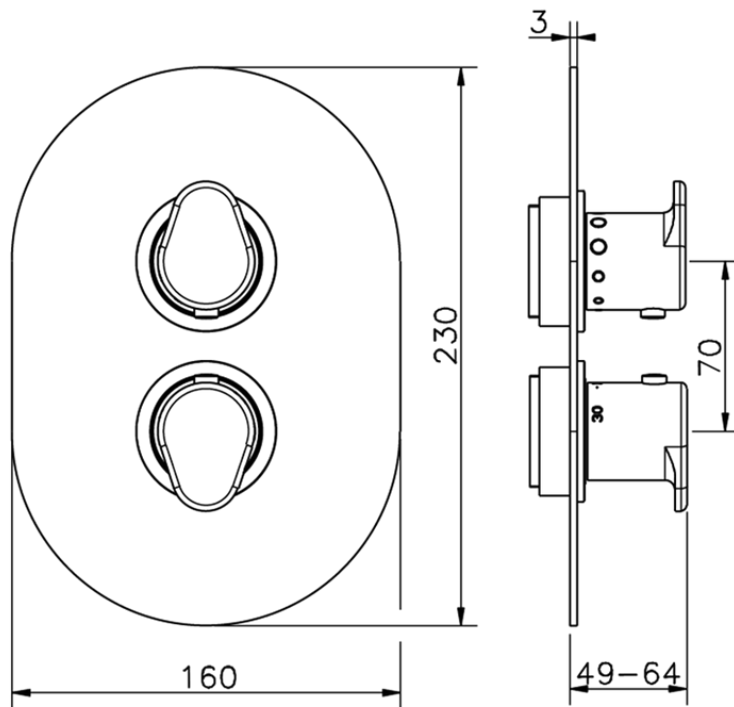

## Exposed part for con.thermo.shower valve 1-outlet THERMO\_LY007300

LY007300

<https://en.huberitalia.com/exposed-part-for-con-thermo-shower-valve-1-outlet-thermo-ly007300>

Piastra/Plate/Plaque/Platte/Placa

2-3mm: XX 25-40 YY 76-91

10 mm: XX 16-31 YY 65-80

ZB007301

<https://en.huberitalia.com/1-outlet-concealed-thermostatic-shower-valve-concealed-zb007301>

2024-11-24