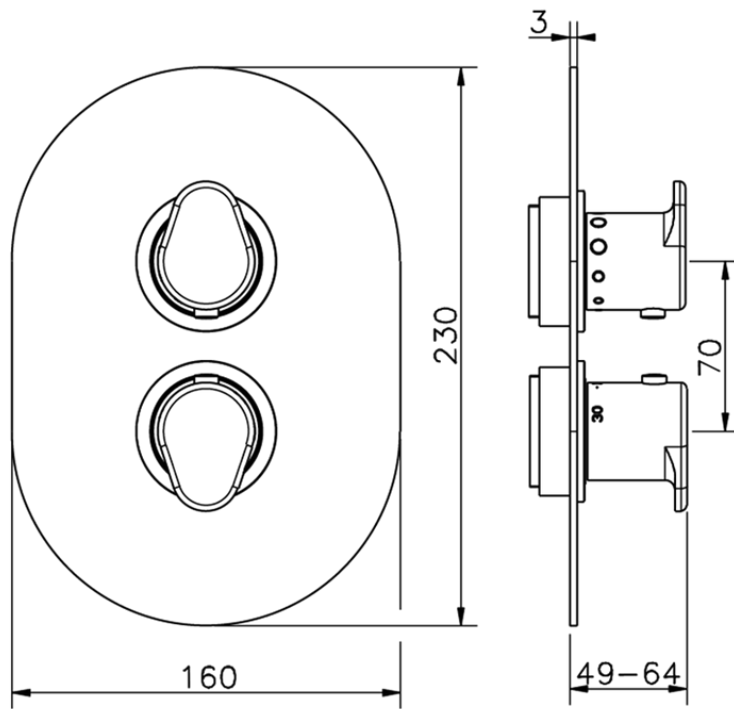

Exposed part for con.thermo.shower valve 1-outlet THERMO_LY007300

LY007300

<https://en.huberitalia.com/exposed-part-for-con-thermo-shower-valve-1-outlet-thermo-ly007300>

Piastra/Plate/Plaque/Platte/Placa

2-3mm: XX 25-40 YY 76-91

10 mm: XX 16-31 YY 65-80

ZB007301

<https://en.huberitalia.com/1-outlet-concealed-thermostatic-shower-valve-concealed-zb007301>

2024-11-14