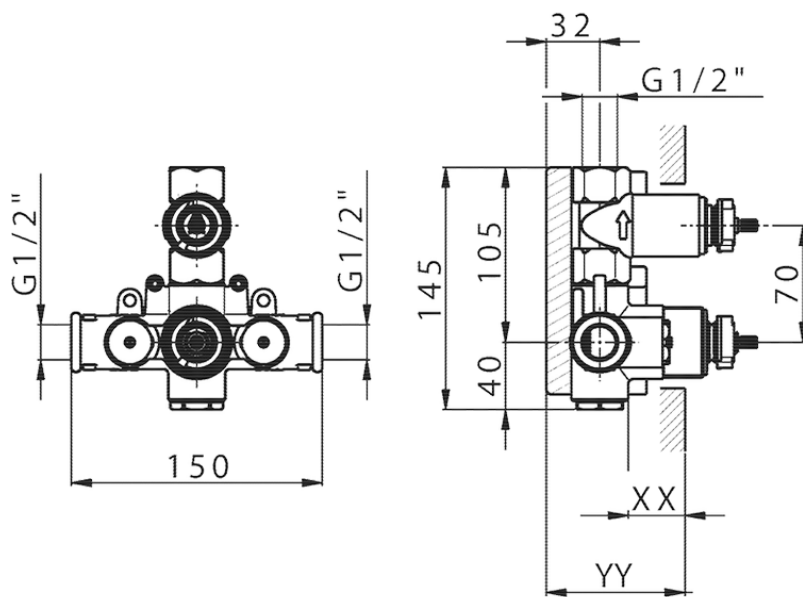

## Exposed part for con.thermo.shower valve 1-outlet THERMO\_LY007300

LY007300

<https://en.huberitalia.com/exposed-part-for-con-thermo-shower-valve-1-outlet-thermo-ly007300>

Piastra/Plate/Plaque/Platte/Placa

2-3mm: XX 25-40 YY 76-91

10 mm: XX 16-31 YY 65-80

ZB007301

<https://en.huberitalia.com/1-outlet-concealed-thermostatic-shower-valve-concealed-zb007301>

2024-11-24