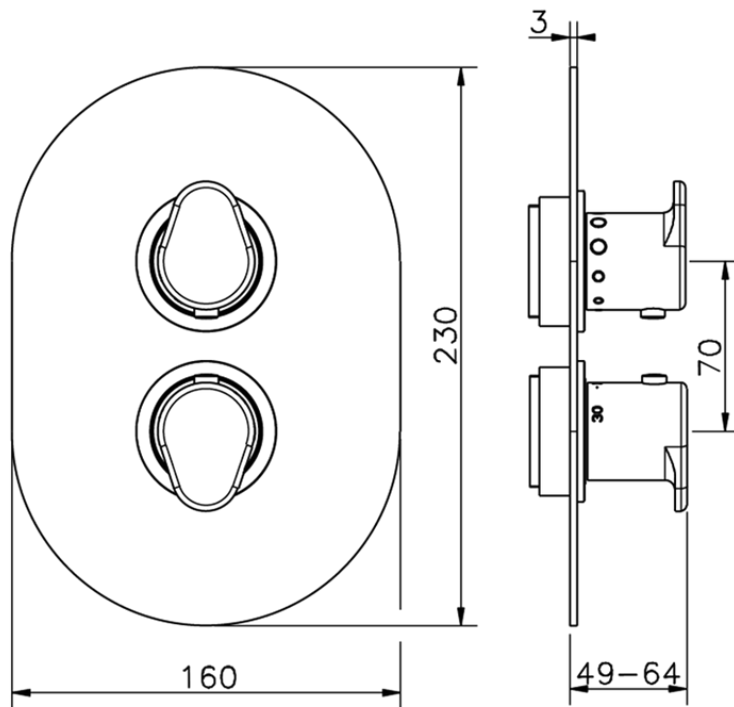

Exposed part for con.thermo.shower valve 1-outlet THERMO_LY007300

LY007300

<https://en.huberitalia.com/exposed-part-for-con-thermo-shower-valve-1-outlet-thermo-ly007300>

Piastra/Plate/Plaque/Platte/Placa

2-3mm: XX 25-40 YY 76-91

10 mm: XX 16-31 YY 65-80

ZB007301

<https://en.huberitalia.com/1-outlet-concealed-thermostatic-shower-valve-concealed-zb007301>

2024-11-24