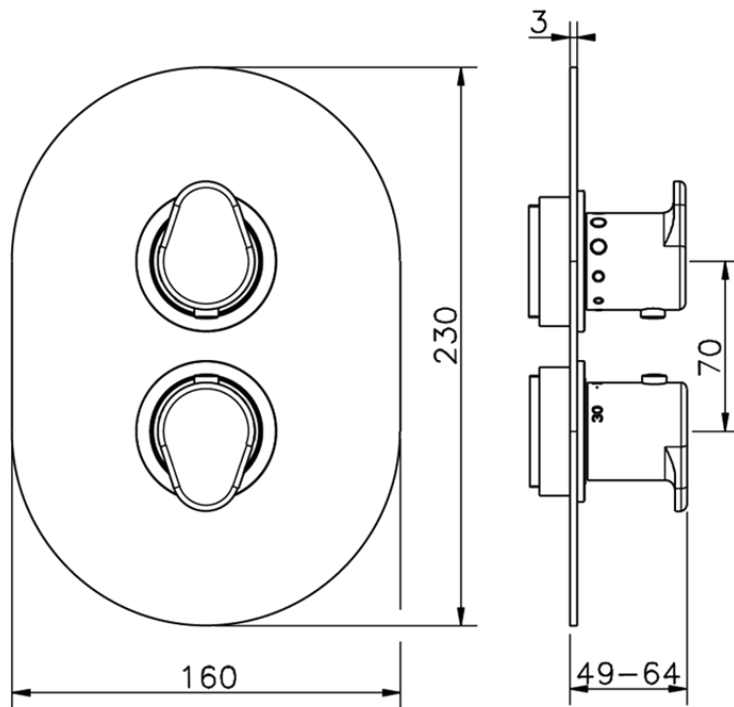

## Exposed part for con.thermo.shower valve 1-outlet THERMO\_LY007300

LY007300

<https://en.huberitalia.com/exposed-part-for-con-thermo-shower-valve-1-outlet-thermo-ly007300>

## Piastra/Plate/Plaque/Platte/Placa

2-3mm: XX 25-40 YY 76-91

10 mm: XX 16-31 YY 65-80

ZB007301

<https://en.huberitalia.com/1-outlet-concealed-thermostatic-shower-valve-concealed-zb007301>

2024-11-14