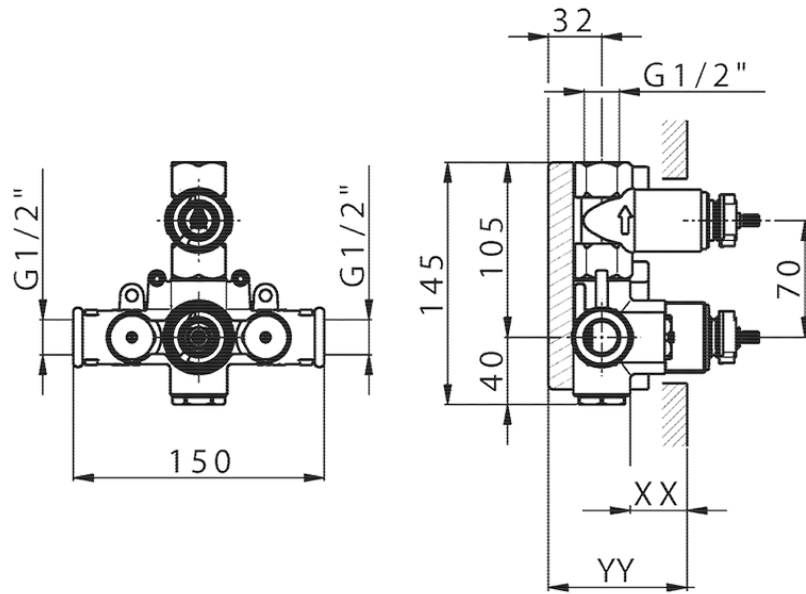

Exposed part for con.thermo.shower valve 1-outlet THERMO_LY007300

LY007300

<https://en.huberitalia.com/exposed-part-for-con-thermo-shower-valve-1-outlet-thermo-ly007300>

Piastra/Plate/Plaque/Platte/Placa

2-3mm: XX 25-40 YY 76-91

10 mm: XX 16-31 YY 65-80

ZB007301

<https://en.huberitalia.com/1-outlet-concealed-thermostatic-shower-valve-concealed-zb007301>

2024-11-24