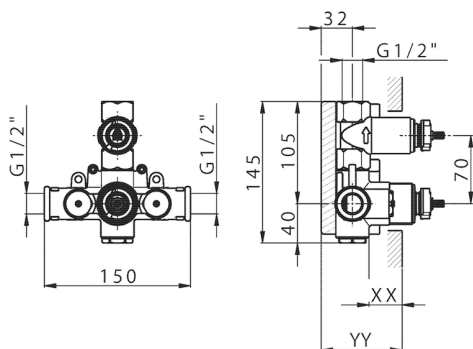

1-outlet Concealed thermostatic shower valve, with stopvalve, without trim kit

AVAILABLE FINISHINGS

CHARACTERISTICS

Installation	Concealed
Cartridge Spare Parts	24.04A.PP
8x20 Plus P Thermostatic Valve	
Concealed	1

Piastra/Plate/Plaque/Platte/Placa

2-3mm: XX 25-40 YY 76-91

10 mm: XX 16-31 YY 65-80

Thermostatic

The Huber thermostatic is your personal water manager, helping you to handle, control and save water and energy.