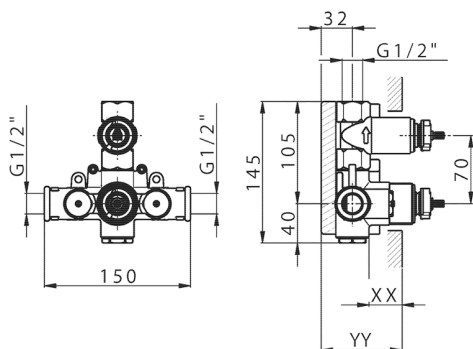

## 1-outlet Concealed thermostatic shower valve CONCEALED\_ZB007301

MODEL **ZB007301**

1-outlet Concealed thermostatic shower valve, with stopvalve, without trim kit

AVAILABLE FINISHINGS

CHARACTERISTICS

Installation **Concealed**

Cartridge Spare Parts **24.04A.PP**

**8x20 Plus P Thermostatic Valve**

Concealed **1**

Piastra/Plate/Plaque/Platte/Placa

2-3mm: XX 25-40 YY 76-91

10 mm: XX 16-31 YY 65-80