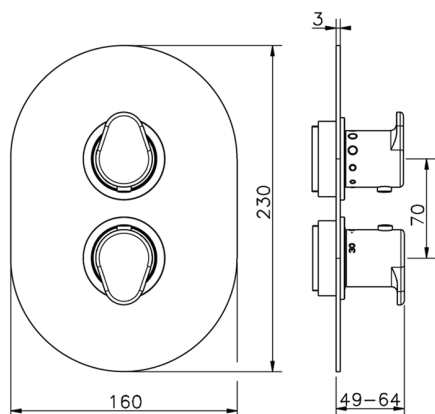

Exposed part for con.thermo.shower valve 1-outlet THERMO_LY007300

MODEL **LY007300**

Exposed part for 1-outlet thermostatic mixer, with stopvalve, without concealed part, for item ZB007301

AVAILABLE FINISHINGS

-  **21** 21 Chrome
-  **2B** 2B Polished Nickel
-  **2F** 2F Brushed Nickel
-  **40** 40 Matt Black
-  **4Q** 4Q Matt White

CHARACTERISTICS

Installation **Concealed**
 Required concealed parts **ZB007301**

1-outlet Concealed thermostatic shower valve, with stopvalve, without trim kit

AVAILABLE FINISHINGS

CHARACTERISTICS

Installation	Concealed
Cartridge Spare Parts	24.04A.PP
8x20 Plus P Thermostatic Valve	
Concealed	1

Piastra/Plate/Plaque/Platte/Placa

2-3mm: XX 25-40 YY 76-91

10 mm: XX 16-31 YY 65-80

Thermostatic

The Huber thermostatic is your personal water manager, helping you to handle, control and save water and energy.