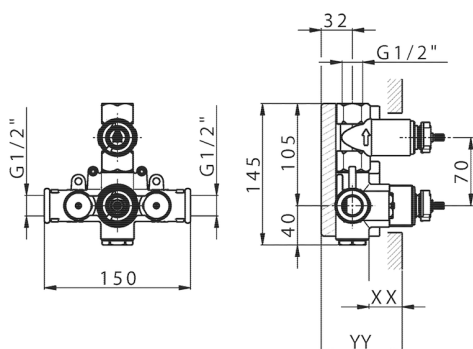

## 1-outlet Concealed thermostatic shower valve CONCEALED\_ZB007301

MODEL **ZB007301**

1-outlet Concealed thermostatic shower valve, with stopvalve, without trim kit

AVAILABLE FINISHINGS

CHARACTERISTICS

Installation **Concealed**

Cartridge Spare Parts **24.04A.PP**

**8x20 Plus P Thermostatic Valve**

Concealed **1**

Piastra/Plate/Plaque/Platte/Placa

2-3mm: XX 25-40 YY 76-91

10 mm: XX 16-31 YY 65-80