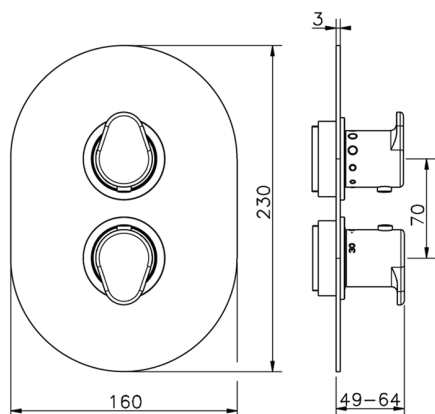

Exposed part for con.thermo.shower valve 1-outlet THERMO_LY007300

MODEL **LY007300**

Exposed part for 1-outlet thermostatic mixer, with stopvalve, without concealed part, for item ZB007301

AVAILABLE FINISHINGS

- **21** 21 Chrome
- **2B** 2B Polished Nickel
- **2F** 2F Brushed Nickel
- **40** 40 Matt Black
- **4Q** 4Q Matt White

CHARACTERISTICS

Installation **Concealed**
Required concealed parts **ZB007301**

Thermostatic

The Huber thermostatic is your personal water manager, helping you to handle, control and save water and energy.