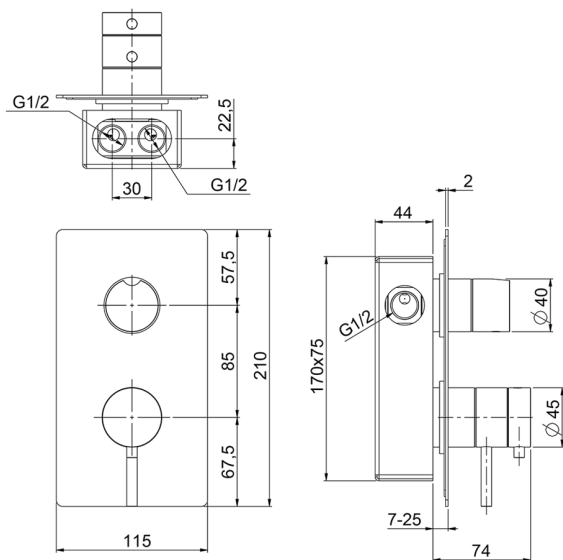

Concealed thermostatic shower valve, 2-outlet LYNOX_LX008104

MODEL **LX008104**

Concealed thermostatic shower valve, 2-outlet

AVAILABLE FINISHINGS

CHARACTERISTICS

Installation **Concealed**

Thermostatic

The Huber thermostatic is your personal water manager, helping you to handle, control and save water and energy.