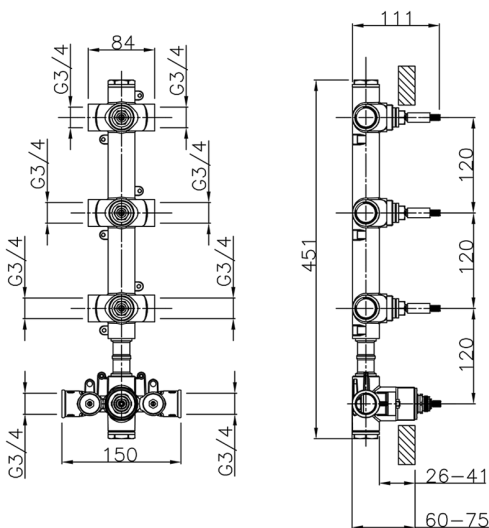

3 Function Concealed Thermostatic Built-in Part CONCEALED_ZB01V300

MODEL **ZB01V300**

3 Function Concealed Thermostatic Built-in Part

AVAILABLE FINISHINGS

04 04 Without finishing

CHARACTERISTICS

Installation **Concealed**

Cartridge Spare Parts **23.51A.HF**

HF Thermostatic Valve

Concealed **1**

Thermostatic

The Huber thermostatic is your personal water manager, helping you to handle, control and save water and energy.

2024-12-22