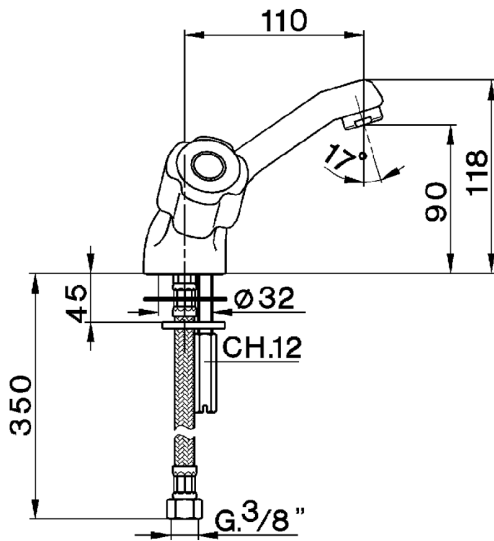

## Washbasin mixer EVA\_EV000540

MODEL **EV000540**

Washbasin mixer, without pop-up waste, G.3/8" stainless steel flexible hoses, without handles

AVAILABLE FINISHINGS

CHARACTERISTICS

2026-04-05