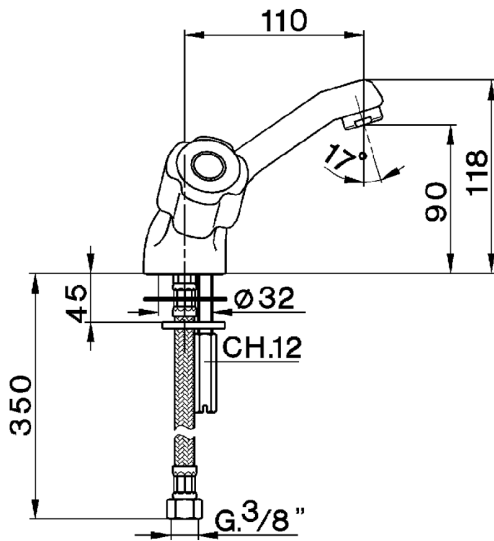

Washbasin mixer EVA_EV000540

MODEL **EV000540**

Washbasin mixer, without pop-up waste, G.3/8" stainless steel flexible hoses, without handles

AVAILABLE FINISHINGS

CHARACTERISTICS

2026-05-16