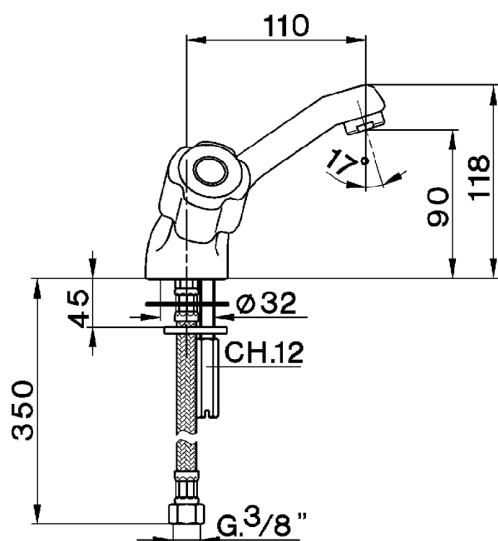

## Washbasin mixer EVA\_EV000540

MODEL **EV000540**

Washbasin mixer, without pop-up waste, G.3/8" stainless steel flexible hoses, without handles

AVAILABLE FINISHINGS

CHARACTERISTICS

2026-04-06