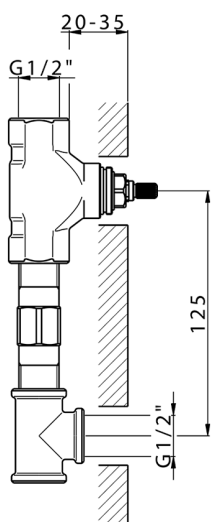

Concealed washbasin mixer CONCEALED_ZB033511

MODEL **ZB033511**

Concealed washbasin mixer, right headvalve - left headvalve

AVAILABLE FINISHINGS

 **04** 04 Without finishing

CHARACTERISTICS

Installation	Concealed
Concealed	1