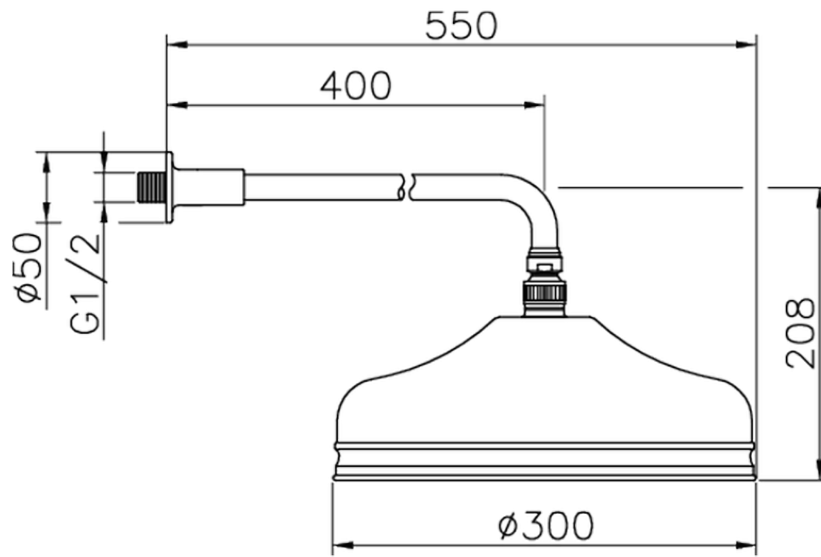

## Shower arm with VT-CS showerhead SHOWER\_612.03H.

612.03H.

<https://en.huberitalia.com/shower-arm-with-vt-cs-showerhead-shower-612-03h>

2024-11-15