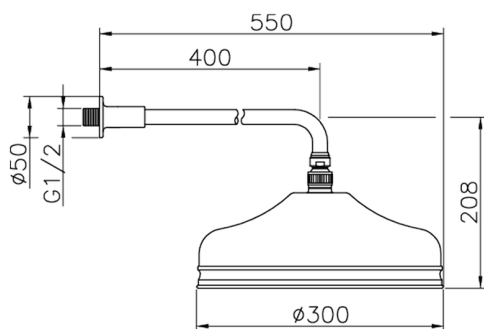

Shower arm with VT-CS showerhead SHOWER_612.03H.

MODEL **612.03H.**

Shower arm with VT-CS showerhead, 300 mm Brass
Round Head Shower, 400 mm Shower Arm

AVAILABLE FINISHINGS

-  **AC** AC Satin Brushed Nickel
-  **AG** AG Antique Gold
-  **BA** BA Old Bronze
-  **CR** CR Chrome
-  **2W** 2W Brushed Gold