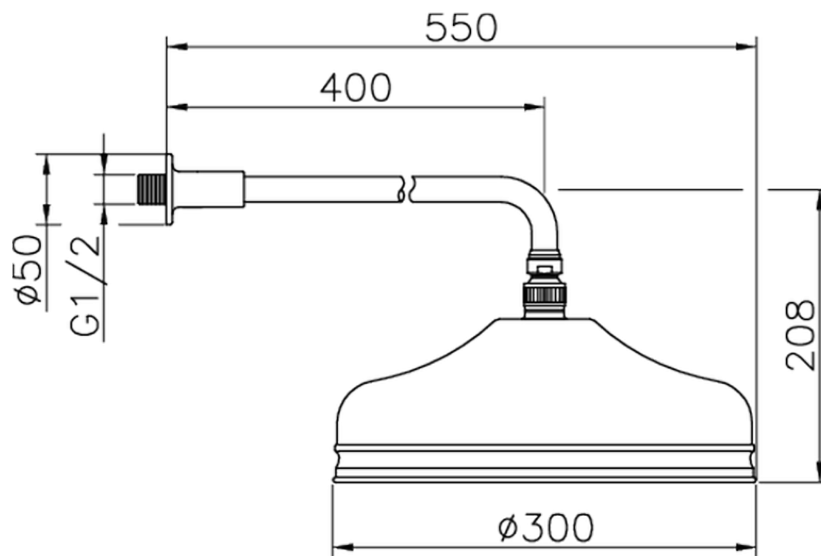

## Shower arm with VT-CS showerhead SHOWER\_612.03H.

612.03H.

<https://en.huberitalia.com/shower-arm-with-vt-cs-showerhead-shower-612-03h>

2024-11-15