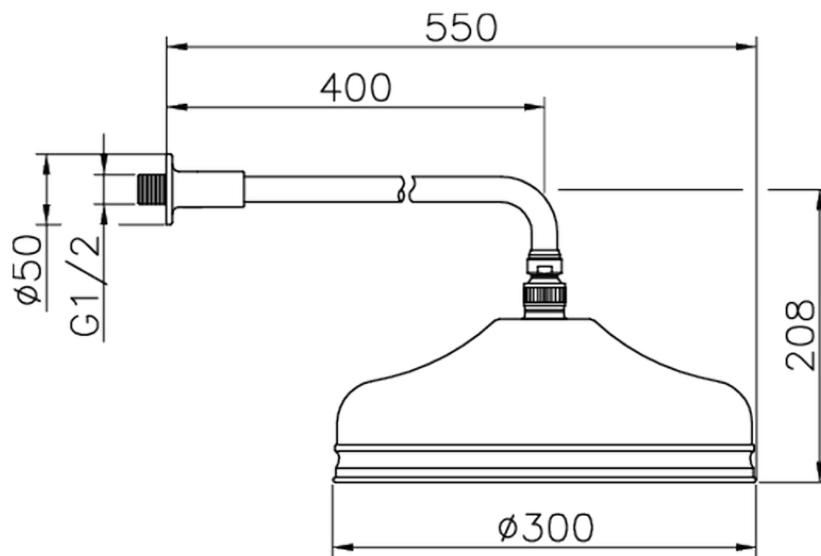

Shower arm with VT-CS showerhead SHOWER_612.03H.

612.03H.

<https://en.huberitalia.com/shower-arm-with-vt-cs-showerhead-shower-612-03h>

2024-11-15