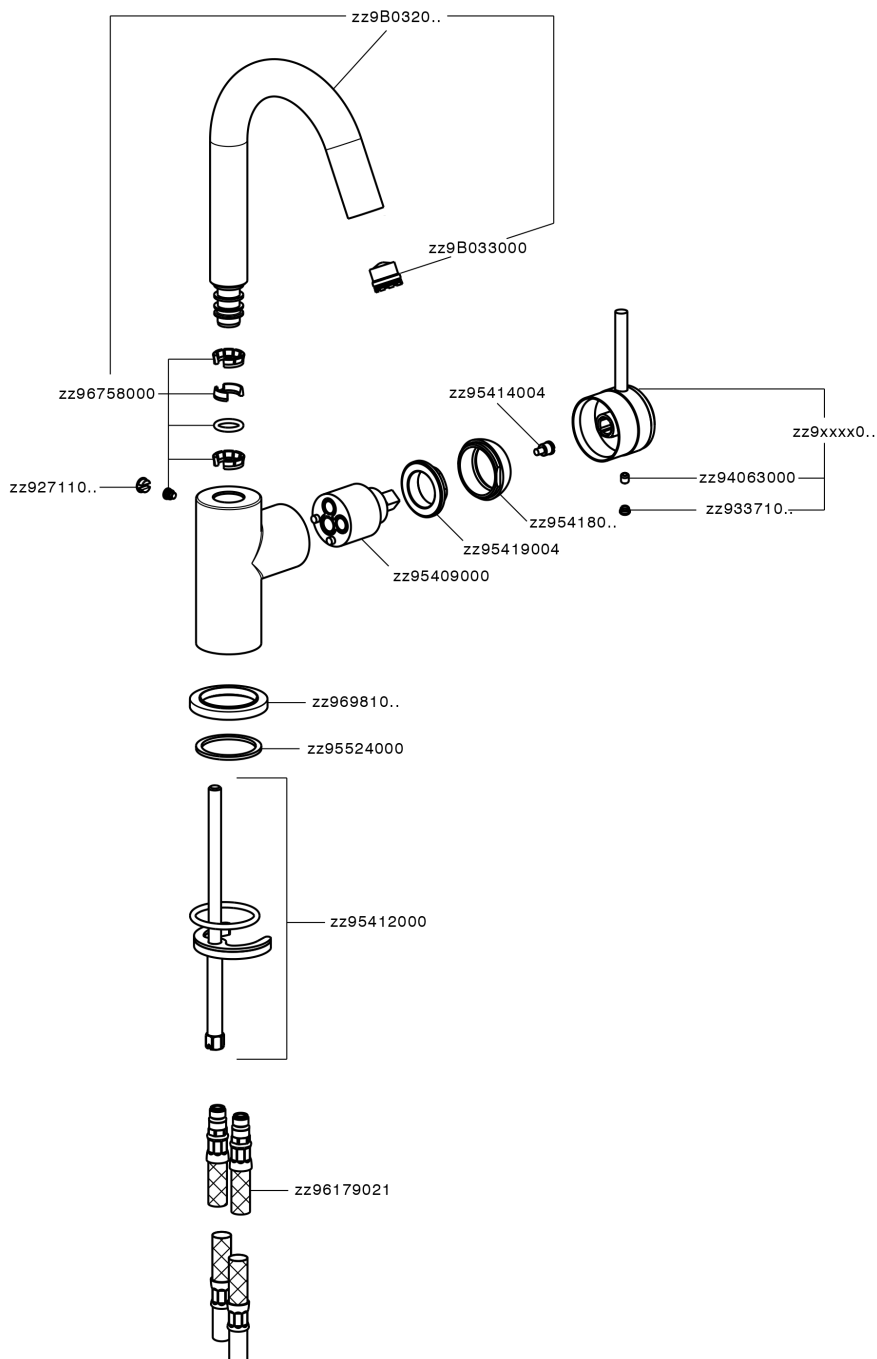

Single lever washbasin mixer EnergySave CHRONOS_CR000485

CR000485

<https://en.huberitalia.com/single-lever-washbasin-mixer-energysave-chronos-cr000485>

2026-04-05