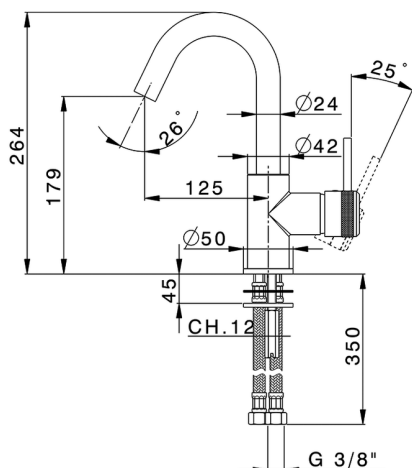

## Single lever washbasin mixer EnergySave CHRONOS\_CR000485

MODEL **CR000485**

Single lever washbasin mixer EnergySave, without automatic pop-up waste, G.3/8" stainless steel flexible hoses

### CHARACTERISTICS

Cartridge Spare Parts **ZZ95409000**

**35 mm Cartridge**

### EcoStop

EcoStop feature limits water flow to approximately 50% of maximum output with one point of resistance on setting. Push slightly past the middle stop only when full water output is required. This will save water up to 50%.