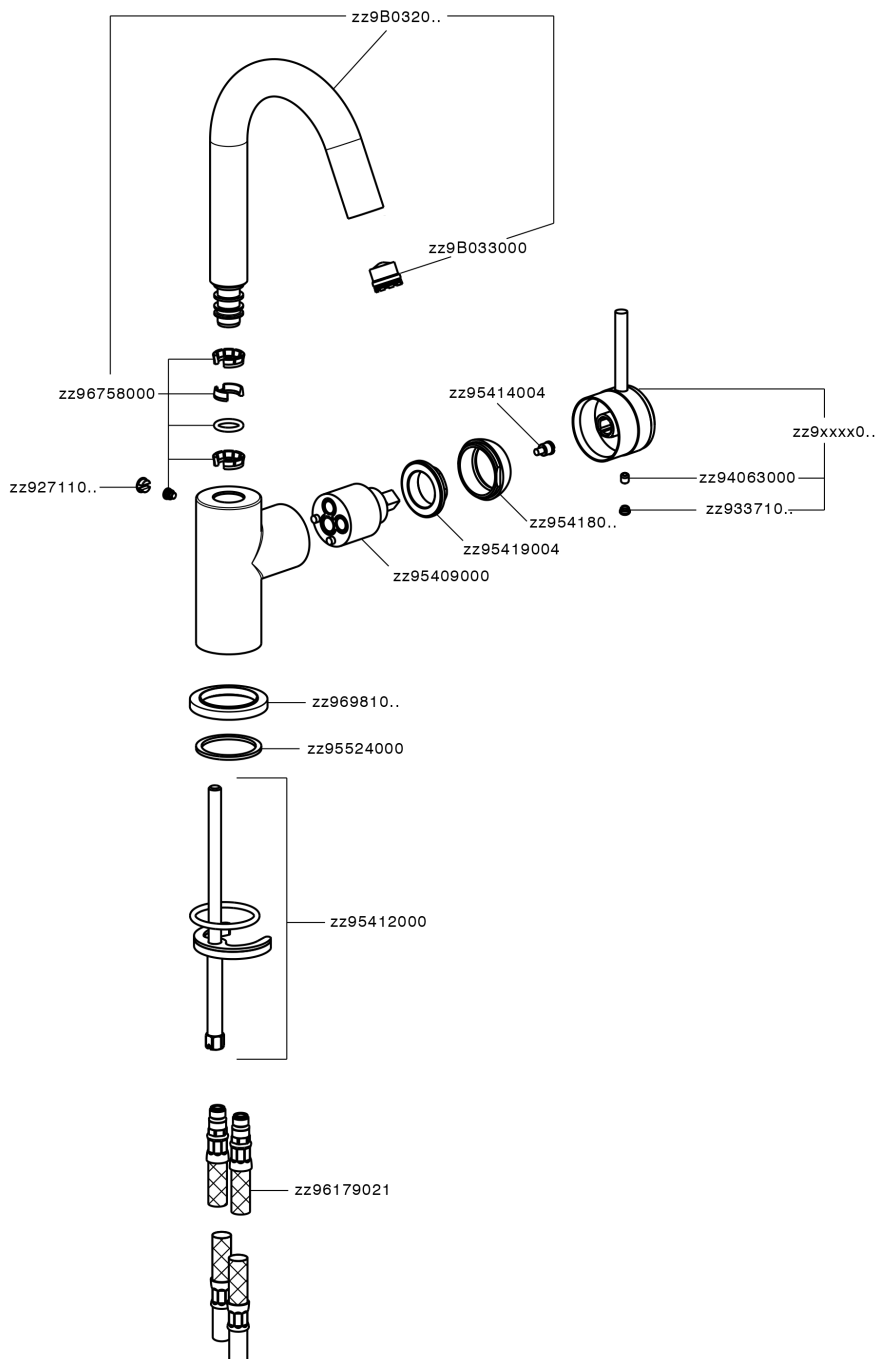

Single lever washbasin mixer EnergySave CHRONOS_CR000485

MODEL **CR000485**

Single lever washbasin mixer EnergySave, without automatic pop-up waste, G.3/8" stainless steel flexible hoses

AVAILABLE FINISHINGS

-  **21** 21 Chrome
-  **2F** 2F Brushed Nickel
-  **2Q** 2Q Black Titanium

CHARACTERISTICS

Cartridge Spare Parts **ZZ95409000**

35 mm Cartridge

EcoStop

EcoStop feature limits water flow to approximately 50% of maximum output with one point of resistance on setting. Push slightly past the middle stop only when full water output is required. This will save water up to 50%.

EnergySave

Thanks to the EnergySave device, only cold water will be drawn if the lever is operated in the central position, so that the water heater will not be engaged and no hot water wasted, leading to considerable savings in energy and costs. The temperature can be adjusted by rotating the lever to the left, until the desired temperature is reached.

Single lever washbasin mixer EnergySave CHRONOS_CR000485

CR000485

<https://en.huberitalia.com/single-lever-washbasin-mixer-energysave-chronos-cr000485>

2026-06-26