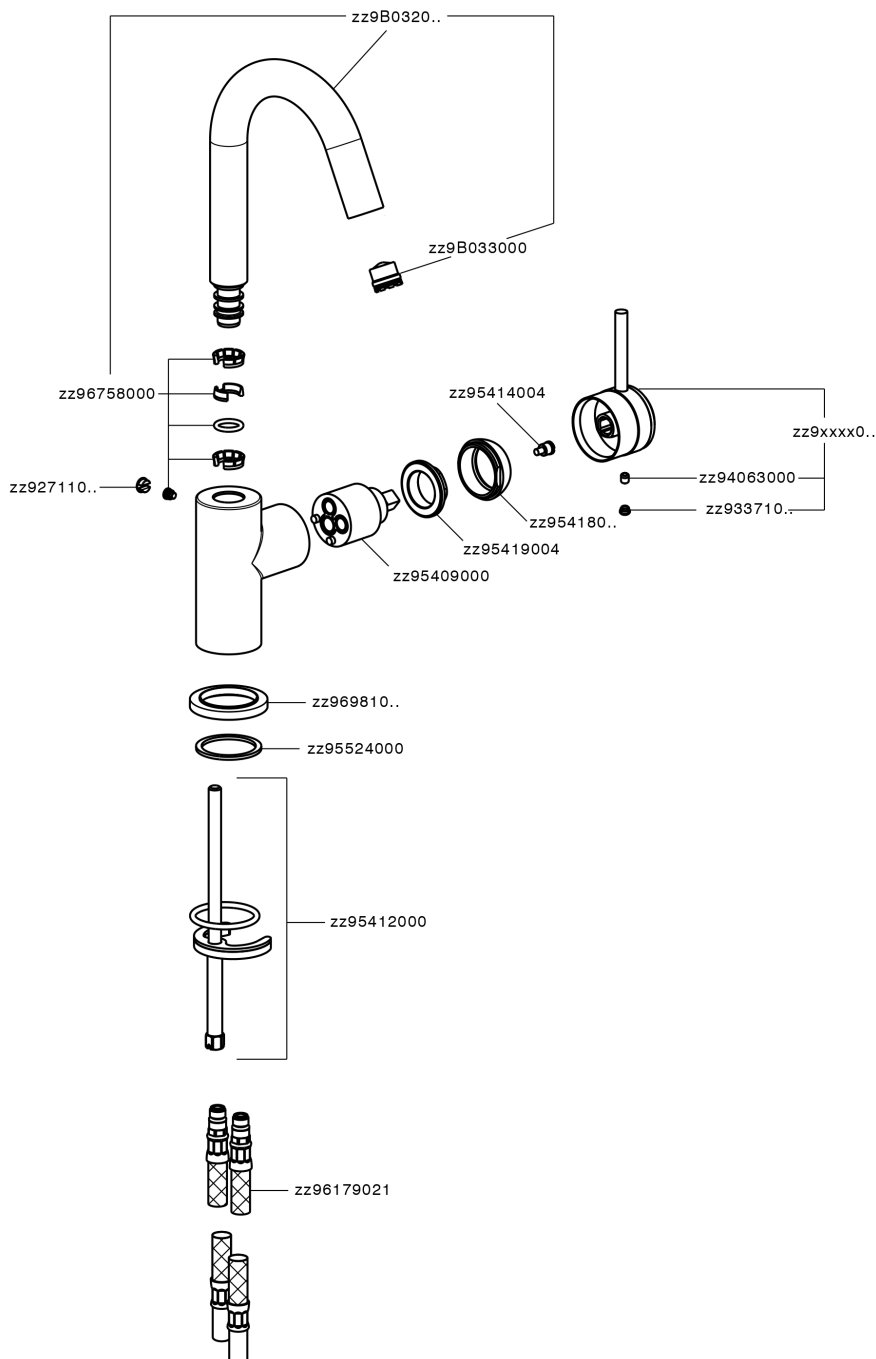

Single lever washbasin mixer EnergySave CHRONOS_CR000485

MODEL **CR000485**

Single lever washbasin mixer EnergySave, without automatic pop-up waste, G.3/8" stainless steel flexible hoses

AVAILABLE FINISHINGS

-  **21** 21 Chrome
-  **2F** 2F Brushed Nickel
-  **2Q** 2Q Black Titanium

CHARACTERISTICS

Cartridge Spare Parts **ZZ95409000**

35 mm Cartridge

EcoStop

EcoStop feature limits water flow to approximately 50% of maximum output with one point of resistance on setting. Push slightly past the middle stop only when full water output is required. This will save water up to 50%.

EnergySave

Thanks to the EnergySave device, only cold water will be drawn if the lever is operated in the central position, so that the water heater will not be engaged and no hot water wasted, leading to considerable savings in energy and costs. The temperature can be adjusted by rotating the lever to the left, until the desired temperature is reached.

Single lever washbasin mixer EnergySave CHRONOS_CR000485

CR000485

<https://en.huberitalia.com/single-lever-washbasin-mixer-energysave-chronos-cr000485>

2026-05-25