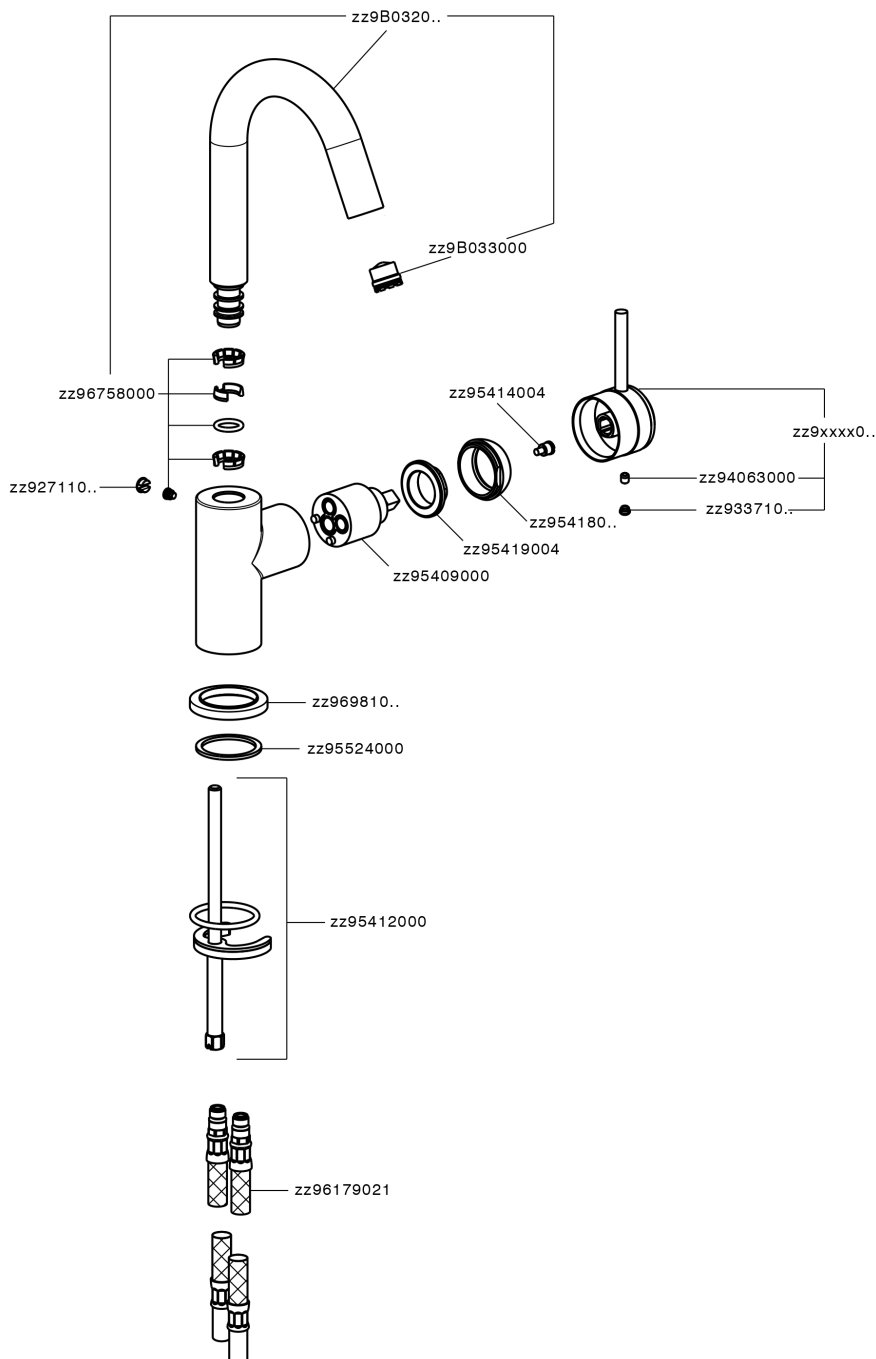

Single lever washbasin mixer EnergySave CHRONOS_CR000485

CR000485

<https://en.huberitalia.com/single-lever-washbasin-mixer-energysave-chronos-cr000485>

2026-05-02