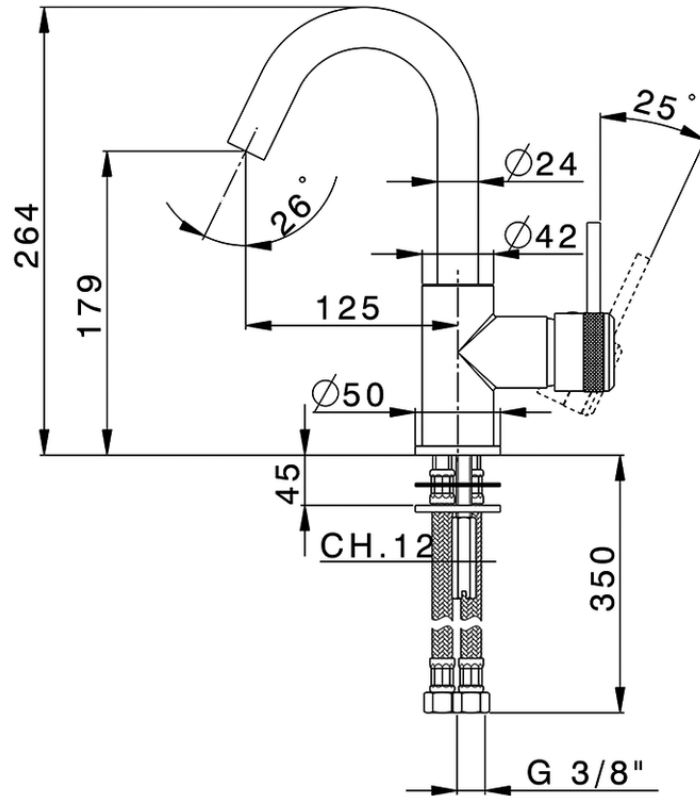

Single lever washbasin mixer EnergySave CHRONOS_CR000485

CR000485

<https://en.huberitalia.com/single-lever-washbasin-mixer-energysave-chronos-cr000485>

2026-04-06