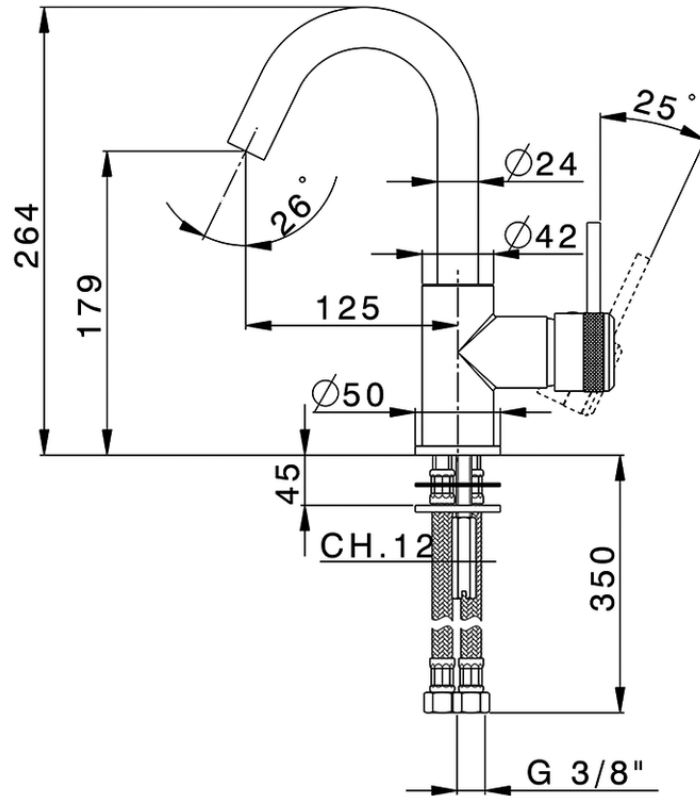

Single lever washbasin mixer EnergySave CHRONOS\_CR000485

CR000485

<https://en.huberitalia.com/single-lever-washbasin-mixer-energysave-chronos-cr000485>

2026-06-26