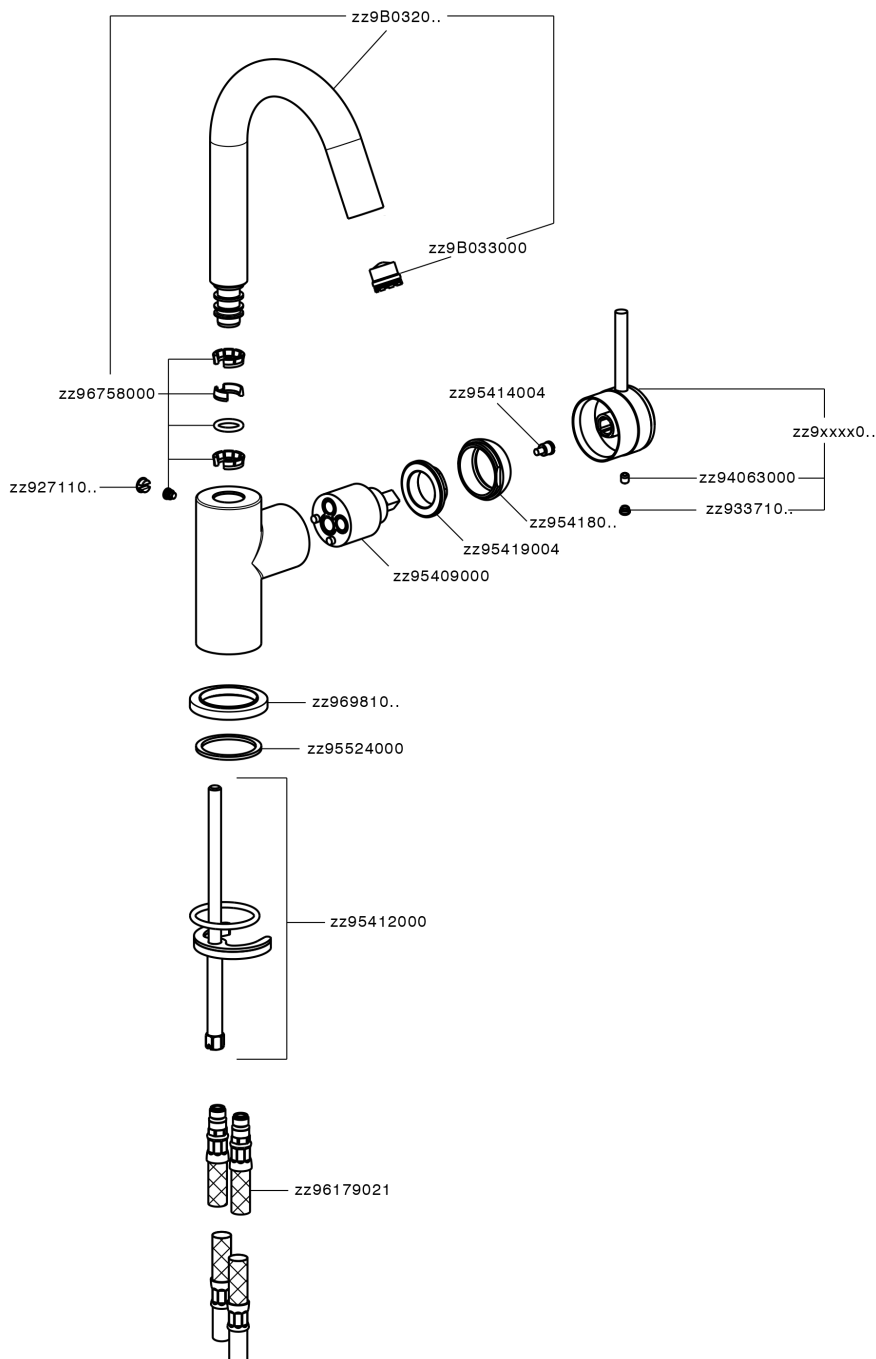

## Single lever washbasin mixer EnergySave CHRONOS\_CR000485

CR000485

<https://en.huberitalia.com/single-lever-washbasin-mixer-energysave-chronos-cr000485>

2026-05-25