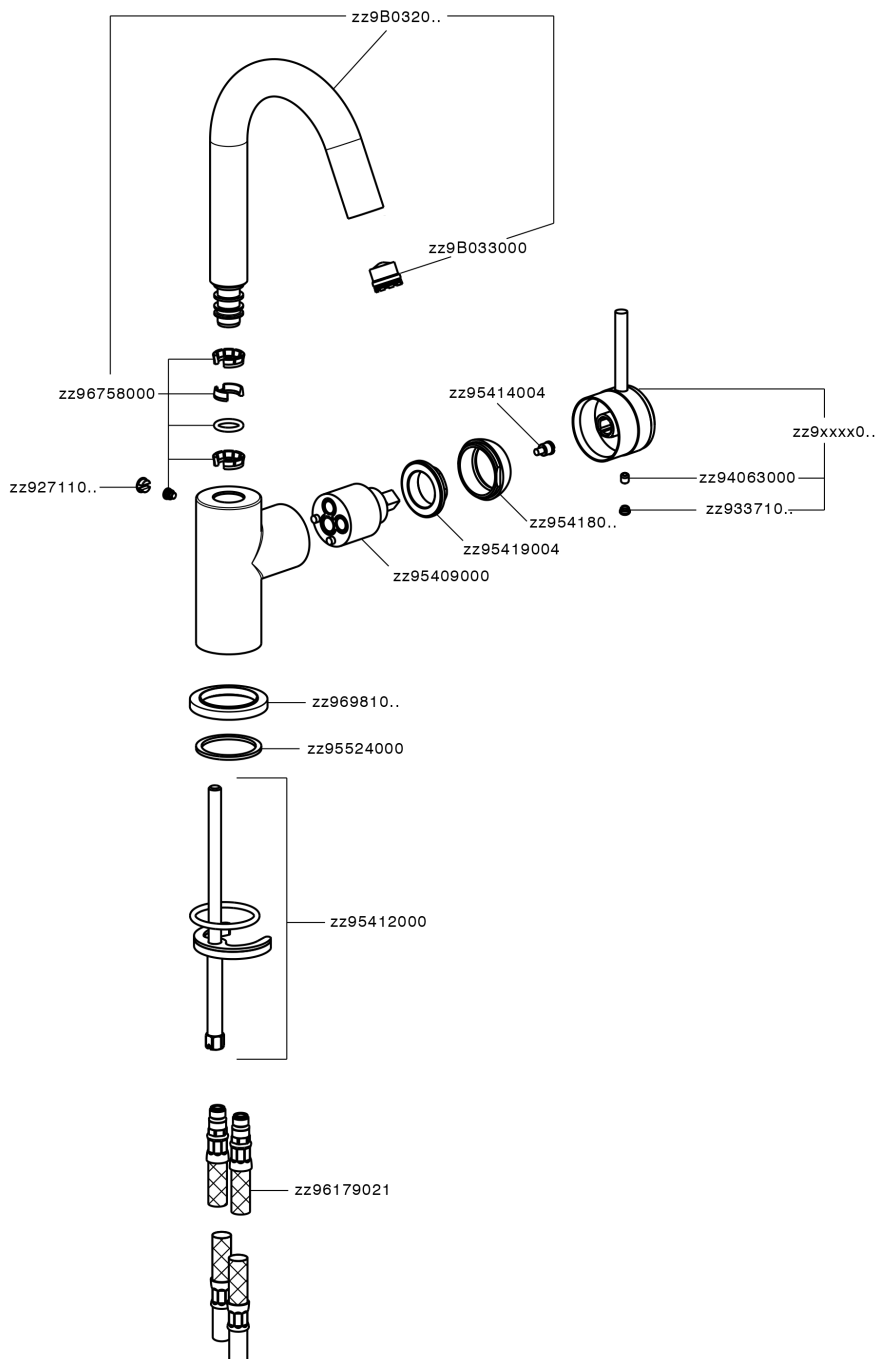

Single lever washbasin mixer EnergySave CHRONOS_CR000485

CR000485

<https://en.huberitalia.com/single-lever-washbasin-mixer-energysave-chronos-cr000485>

2026-05-02