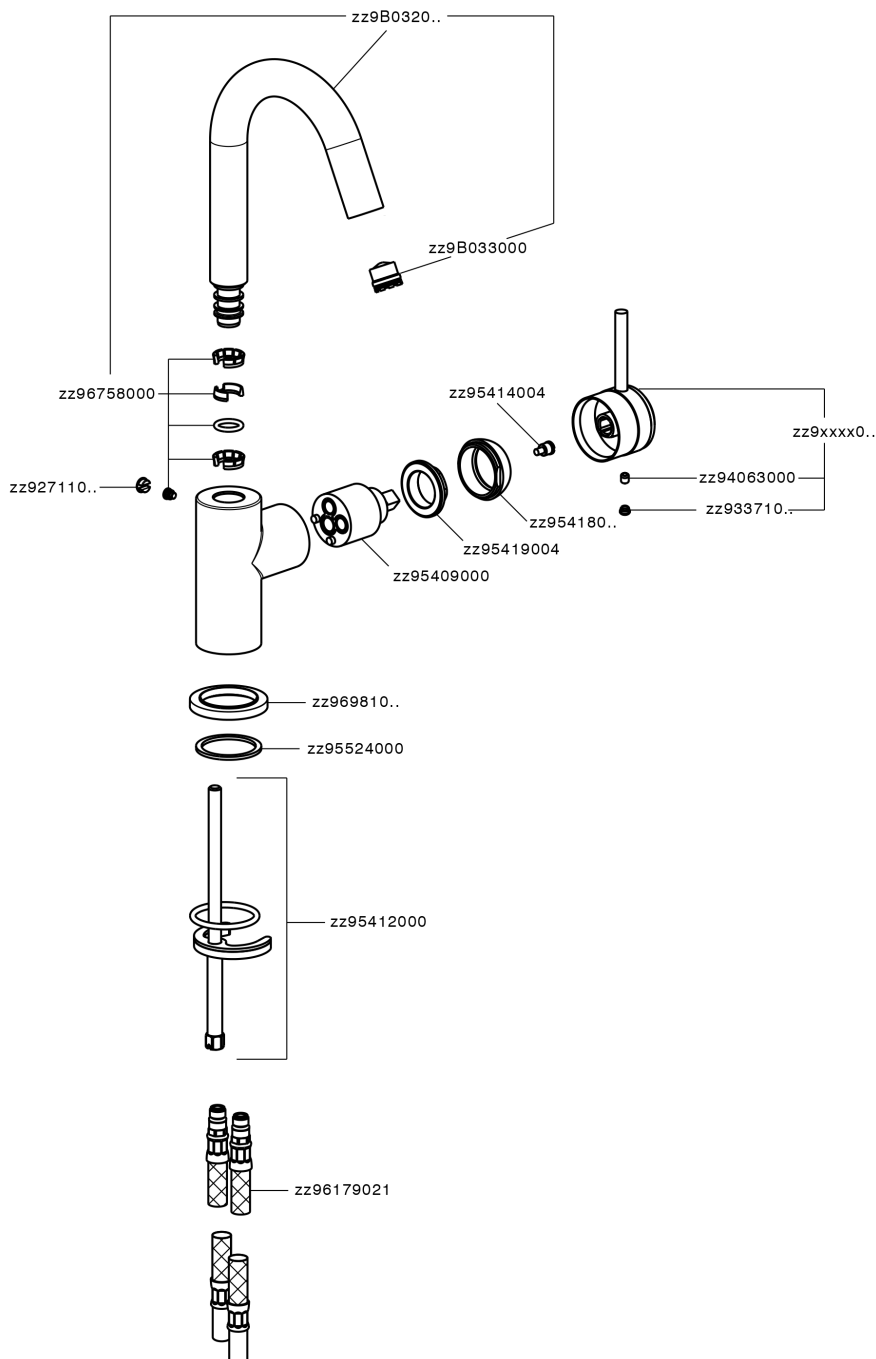

Single lever washbasin mixer EnergySave CHRONOS_CR000485

CR000485

<https://en.huberitalia.com/single-lever-washbasin-mixer-energysave-chronos-cr000485>

2026-04-06