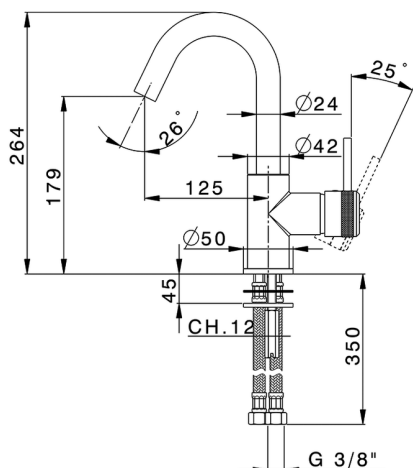

## Single lever washbasin mixer EnergySave CHRONOS\_CR000485

MODEL **CR000485**

Single lever washbasin mixer EnergySave, without automatic pop-up waste, G.3/8" stainless steel flexible hoses

### CHARACTERISTICS

Cartridge Spare Parts **ZZ95409000**

**35 mm Cartridge**

#### EcoStop

EcoStop feature limits water flow to approximately 50% of maximum output with one point of resistance on setting. Push slightly past the middle stop only when full water output is required. This will save water up to 50%.