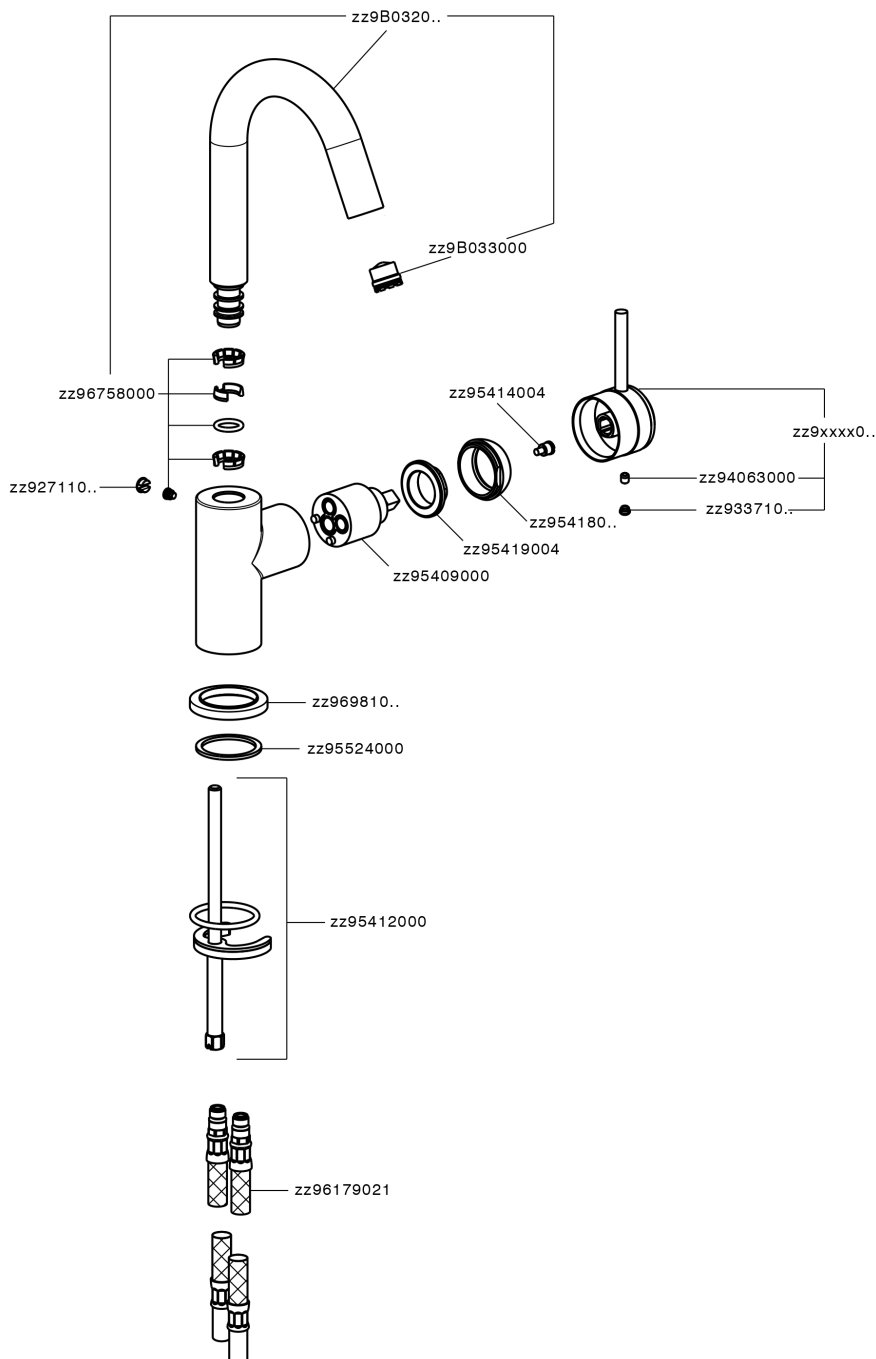

Single lever washbasin mixer EnergySave CHRONOS_CR000485

CR000485

<https://en.huberitalia.com/single-lever-washbasin-mixer-energysave-chronos-cr000485>

2026-04-08