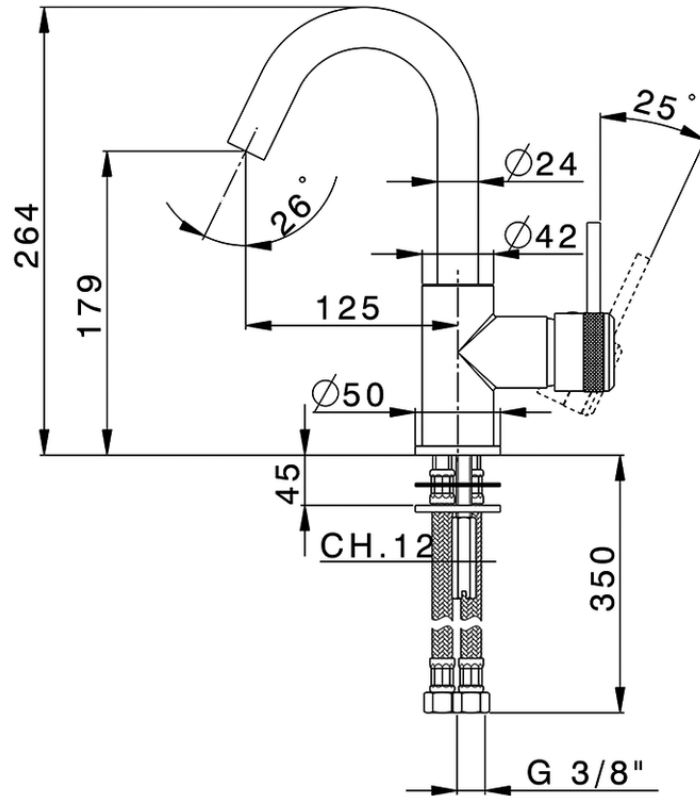

Single lever washbasin mixer EnergySave CHRONOS_CR000485

CR000485

<https://en.huberitalia.com/single-lever-washbasin-mixer-energysave-chronos-cr000485>

2026-04-10