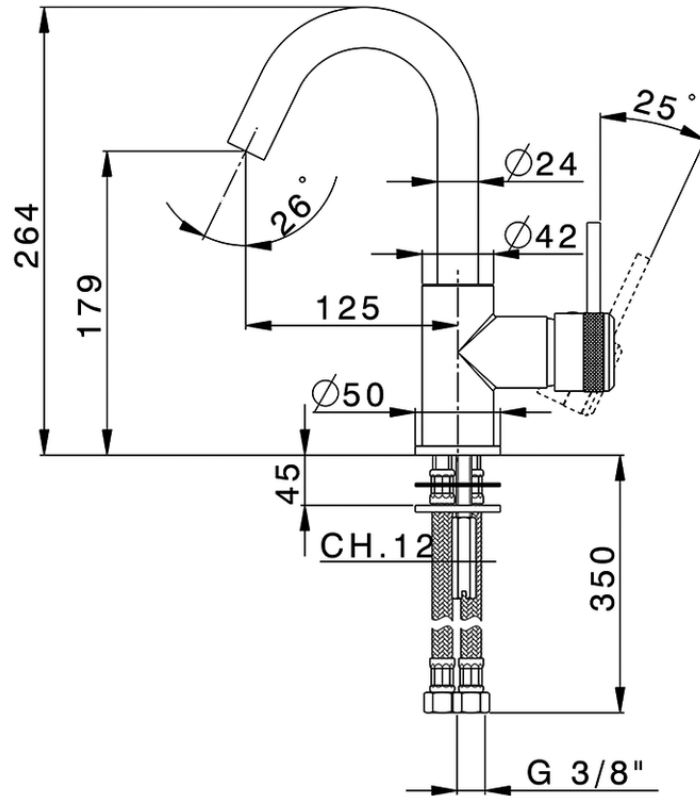

Single lever washbasin mixer EnergySave CHRONOS\_CR000485

CR000485

<https://en.huberitalia.com/single-lever-washbasin-mixer-energysave-chronos-cr000485>

2026-05-25