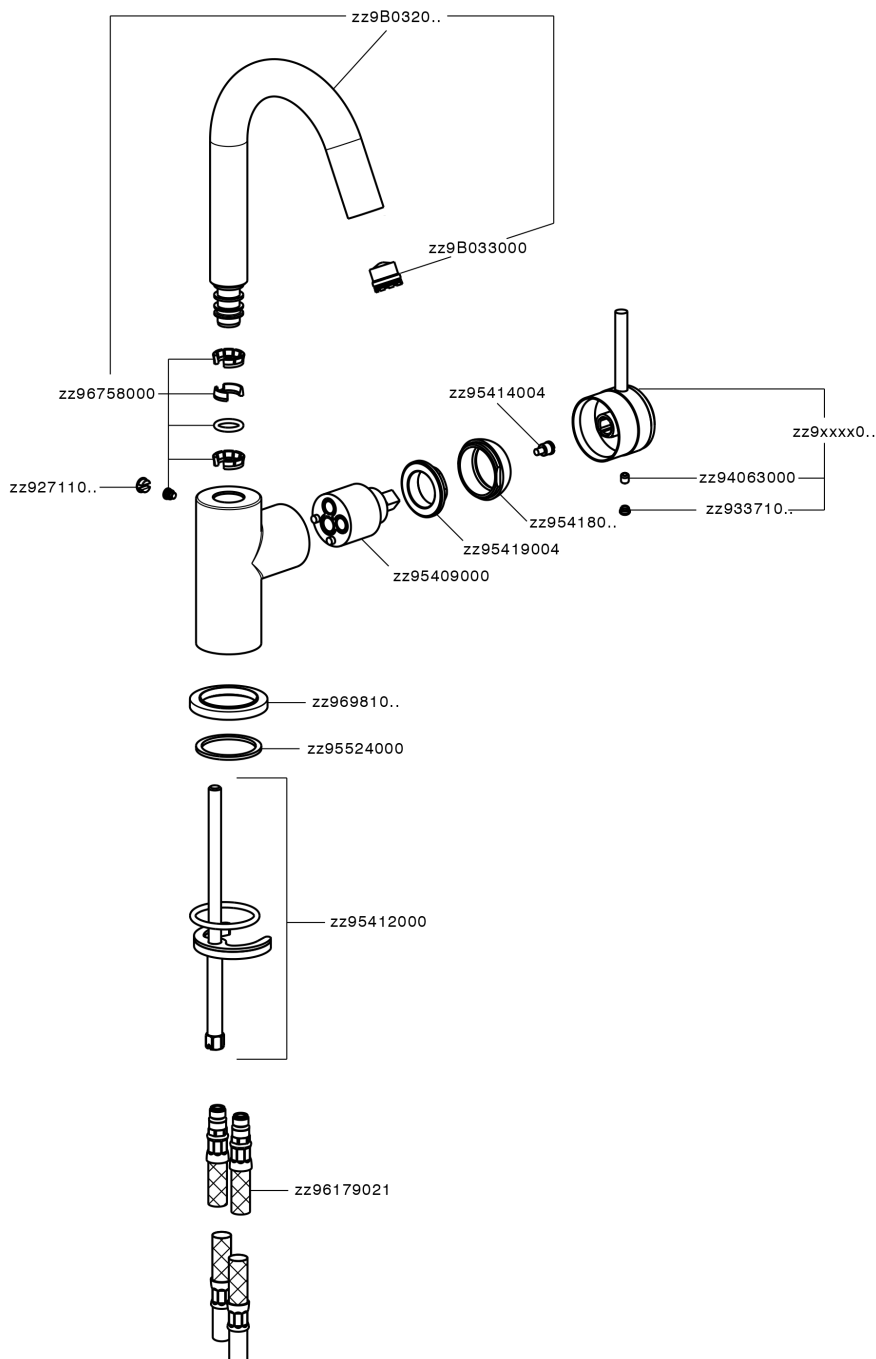

Single lever washbasin mixer EnergySave CHRONOS_CR000485

CR000485

<https://en.huberitalia.com/single-lever-washbasin-mixer-energysave-chronos-cr000485>

2026-06-27