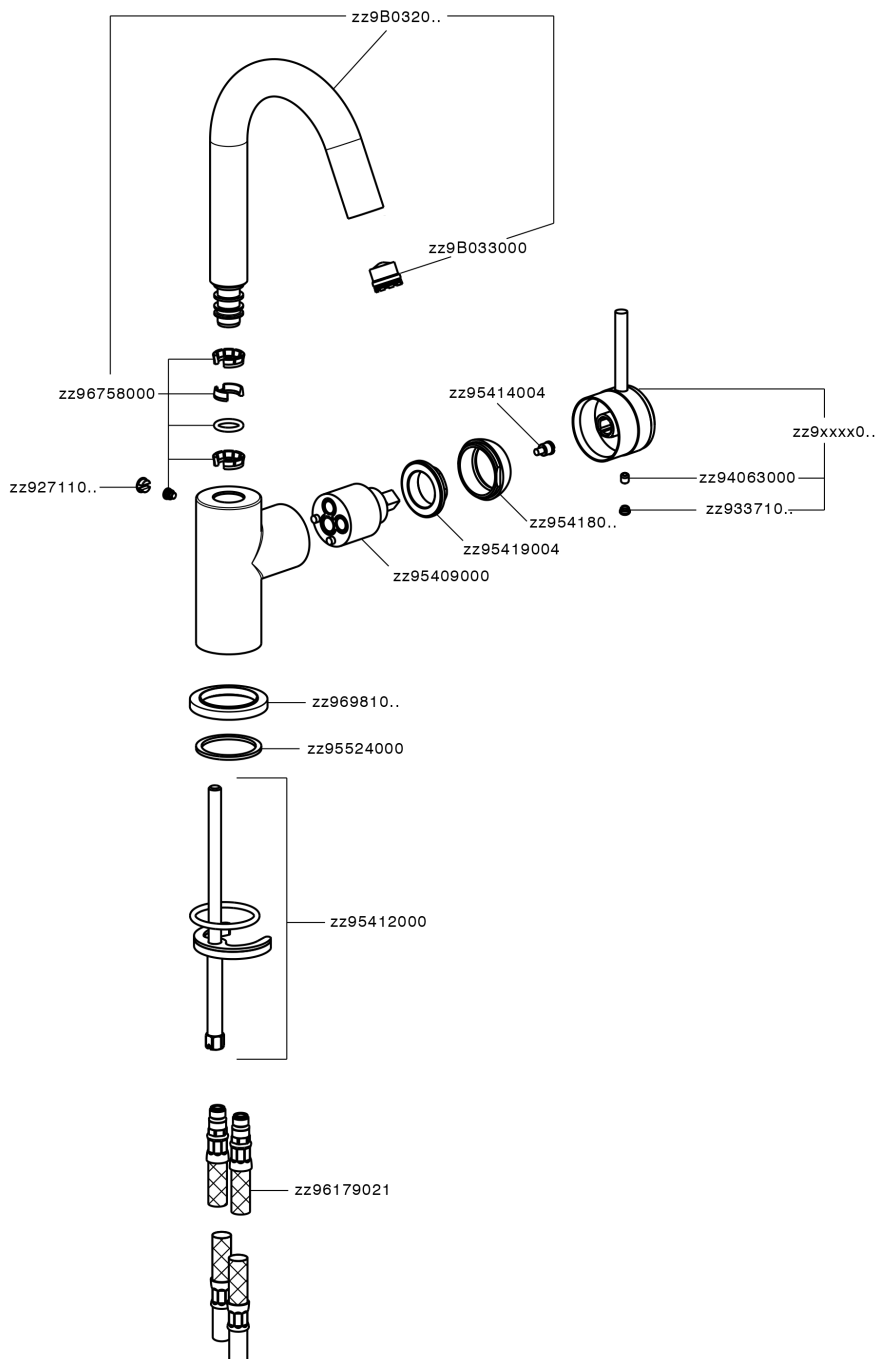

## Single lever washbasin mixer EnergySave CHRONOS\_CR000485

CR000485

<https://en.huberitalia.com/single-lever-washbasin-mixer-energysave-chronos-cr000485>

2026-06-26