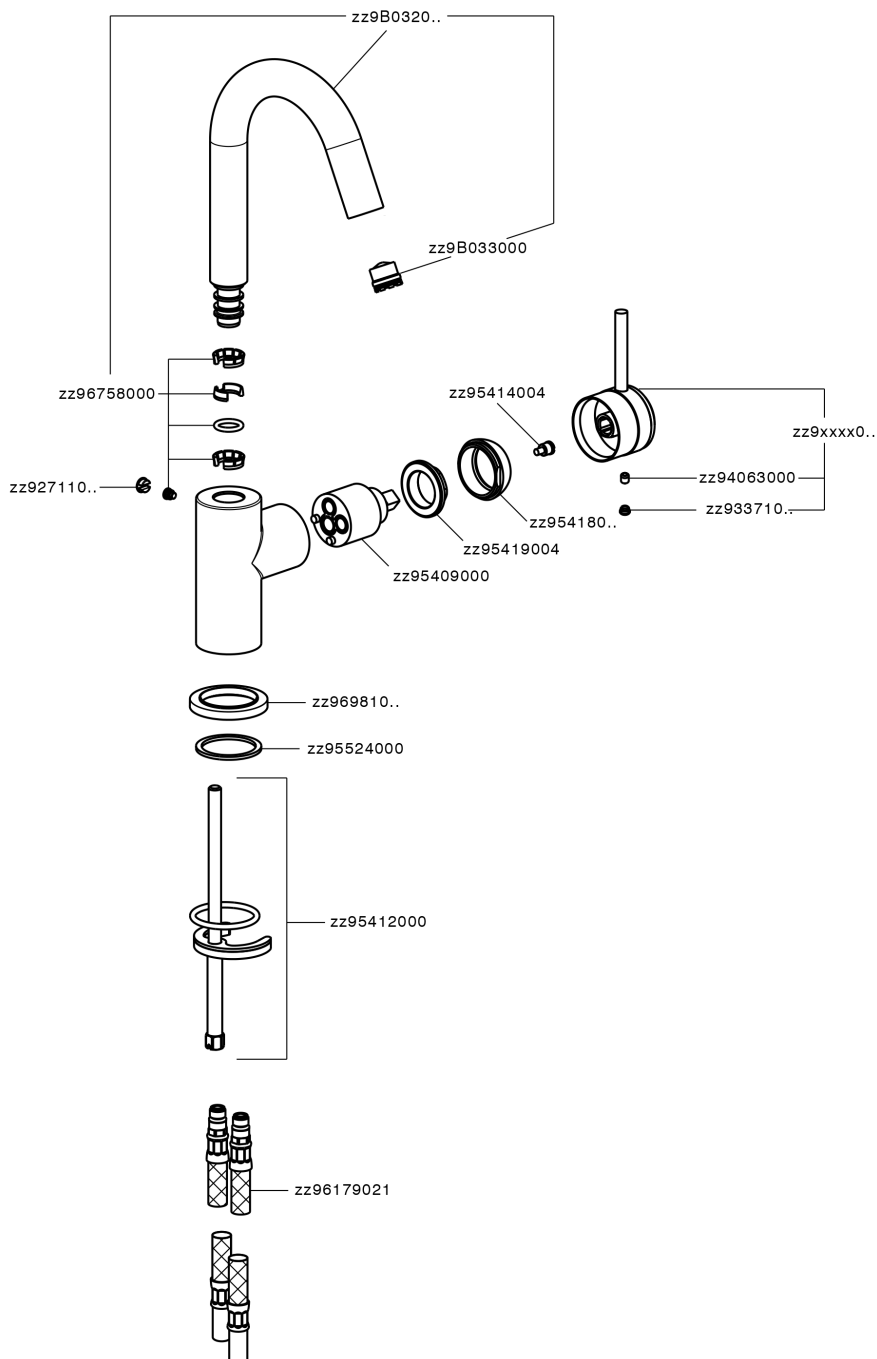

Single lever washbasin mixer EnergySave CHRONOS_CR000485

MODEL **CR000485**

Single lever washbasin mixer EnergySave, without automatic pop-up waste, G.3/8" stainless steel flexible hoses

AVAILABLE FINISHINGS

-  **21** 21 Chrome
-  **2F** 2F Brushed Nickel
-  **2Q** 2Q Black Titanium

CHARACTERISTICS

Cartridge Spare Parts **ZZ95409000**

35 mm Cartridge

EcoStop

EcoStop feature limits water flow to approximately 50% of maximum output with one point of resistance on setting. Push slightly past the middle stop only when full water output is required. This will save water up to 50%.

EnergySave

Thanks to the EnergySave device, only cold water will be drawn if the lever is operated in the central position, so that the water heater will not be engaged and no hot water wasted, leading to considerable savings in energy and costs. The temperature can be adjusted by rotating the lever to the left, until the desired temperature is reached.

Single lever washbasin mixer EnergySave CHRONOS_CR000485

CR000485

<https://en.huberitalia.com/single-lever-washbasin-mixer-energysave-chronos-cr000485>

2026-05-02