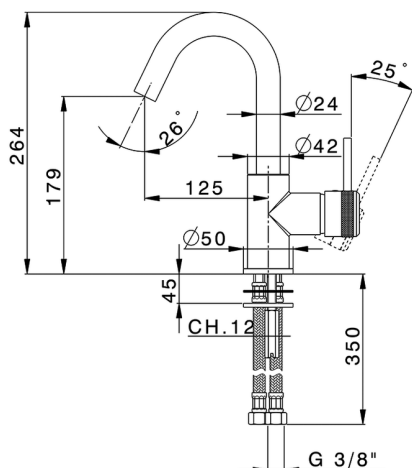

Single lever washbasin mixer EnergySave CHRONOS_CR000485

MODEL **CR000485**

Single lever washbasin mixer EnergySave, without automatic pop-up waste, G.3/8" stainless steel flexible hoses

AVAILABLE FINISHINGS

-  **21** 21 Chrome
-  **2F** 2F Brushed Nickel
-  **2Q** 2Q Black Titanium

CHARACTERISTICS

Cartridge Spare Parts **ZZ95409000**

35 mm Cartridge

EcoStop

EcoStop feature limits water flow to approximately 50% of maximum output with one point of resistance on setting. Push slightly past the middle stop only when full water output is required. This will save water up to 50%.

EnergySave

Thanks to the EnergySave device, only cold water will be drawn if the lever is operated in the central position, so that the water heater will not be engaged and no hot water wasted, leading to considerable savings in energy and costs. The temperature can be adjusted by rotating the lever to the left, until the desired temperature is reached.