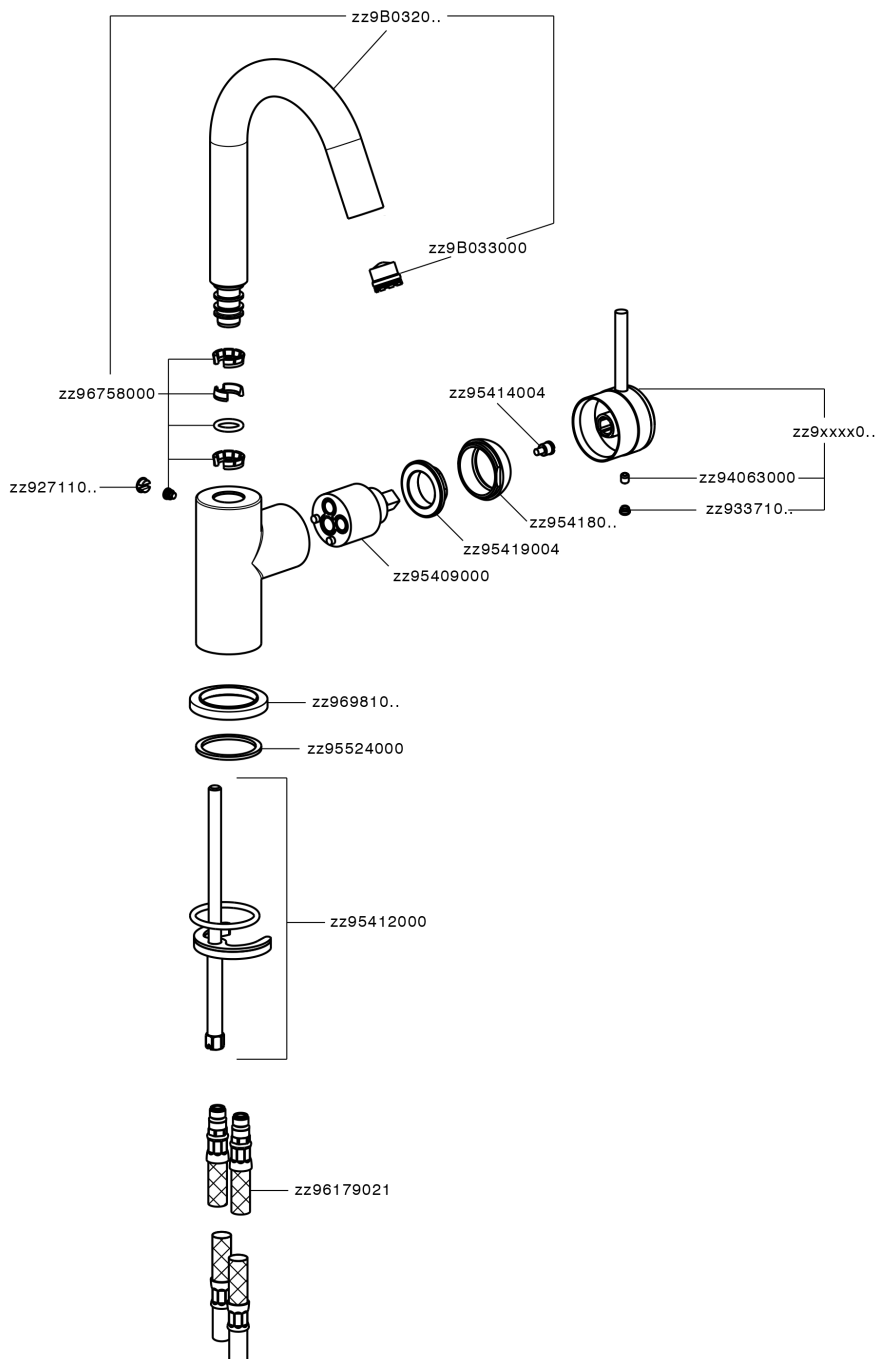

Single lever washbasin mixer EnergySave CHRONOS_CR000485

MODEL **CR000485**

Single lever washbasin mixer EnergySave, without automatic pop-up waste, G.3/8" stainless steel flexible hoses

AVAILABLE FINISHINGS

-  **21** 21 Chrome
-  **2F** 2F Brushed Nickel
-  **2Q** 2Q Black Titanium

CHARACTERISTICS

Cartridge Spare Parts **ZZ95409000**

35 mm Cartridge

EcoStop

EcoStop feature limits water flow to approximately 50% of maximum output with one point of resistance on setting. Push slightly past the middle stop only when full water output is required. This will save water up to 50%.

EnergySave

Thanks to the EnergySave device, only cold water will be drawn if the lever is operated in the central position, so that the water heater will not be engaged and no hot water wasted, leading to considerable savings in energy and costs. The temperature can be adjusted by rotating the lever to the left, until the desired temperature is reached.

Single lever washbasin mixer EnergySave CHRONOS_CR000485

CR000485

<https://en.huberitalia.com/single-lever-washbasin-mixer-energysave-chronos-cr000485>

2026-04-05