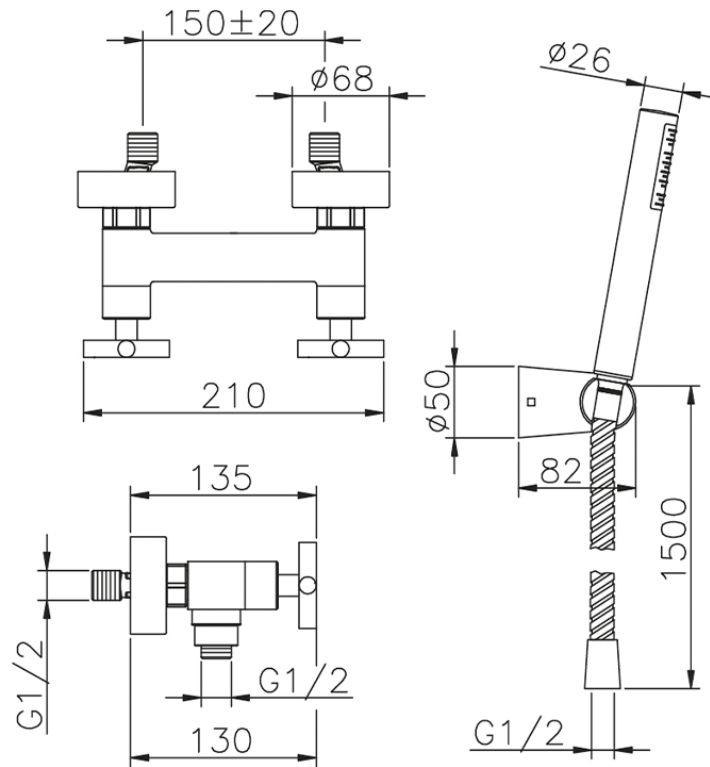

## Shower mixer, full equipment SUITE\_SU000450

SU000450

<https://en.huberitalia.com/shower-mixer-full-equipment-suite-su000450>

2024-11-23