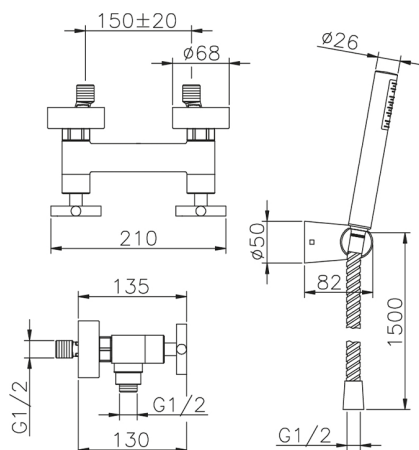

CHARACTERISTICS

2024-11-23