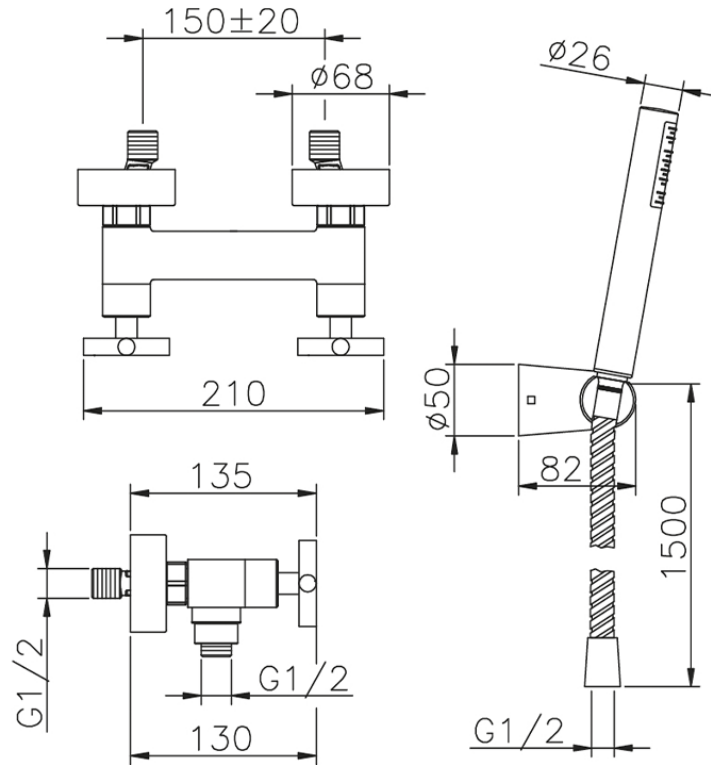

Shower mixer, full equipment SUITE_SU000450

SU000450

<https://en.huberitalia.com/shower-mixer-full-equipment-suite-su000450>

2024-11-24