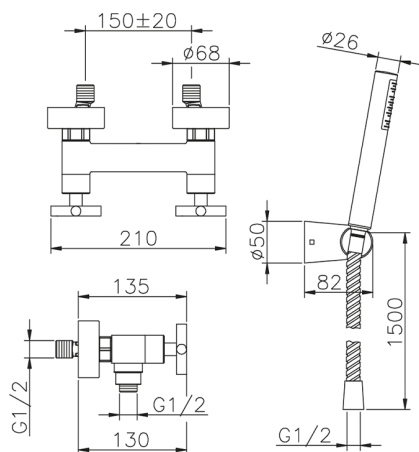

CHARACTERISTICS

2024-11-24