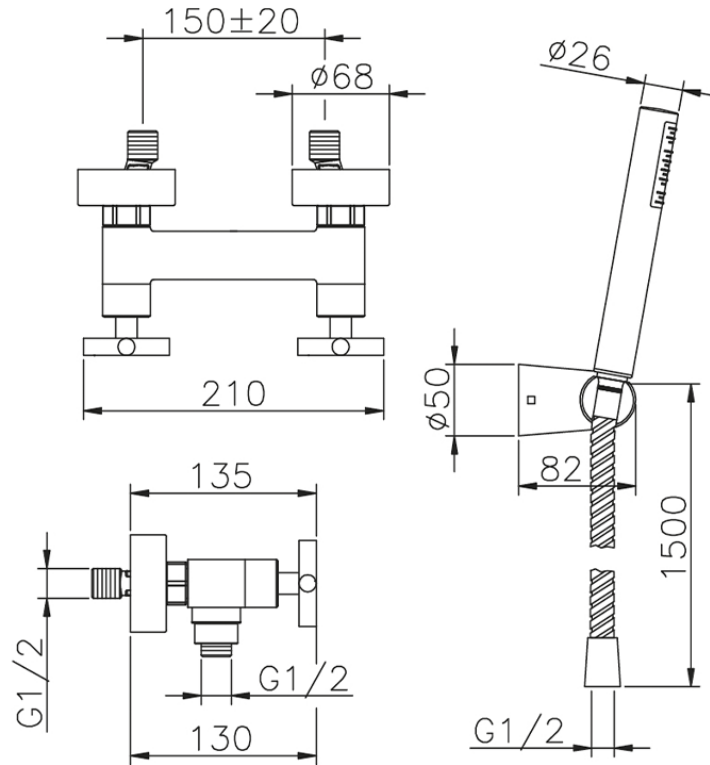

## Shower mixer, full equipment SUITE\_SU000450

SU000450

<https://en.huberitalia.com/shower-mixer-full-equipment-suite-su000450>

2024-11-24