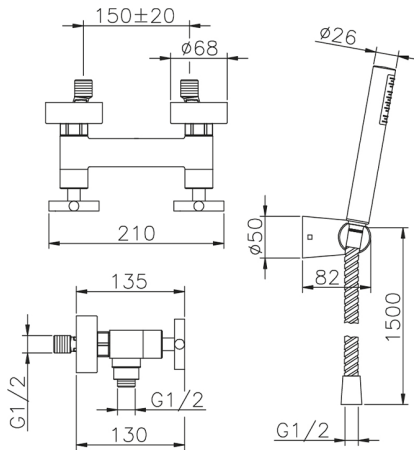

CHARACTERISTICS

2024-11-21