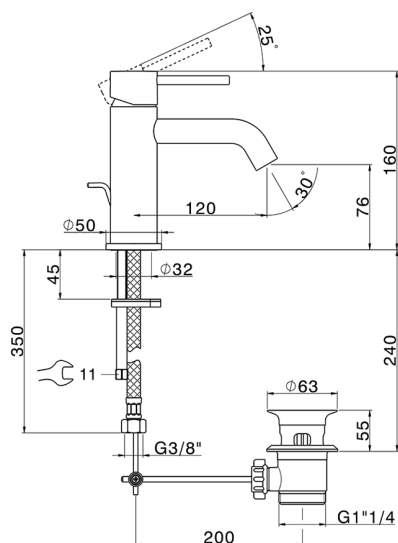

Single lever washbasin mixer NUOVA KIRUNA_K2000510

MODEL **K2000510**

Single lever washbasin mixer, with 1"1/4 automatic pop-up waste, G.3/8" stainless steel flexible hoses

AVAILABLE FINISHINGS

-  **21** 21 Chrome
-  **26** 26 Old Copper
-  **2F** 2F Brushed Nickel
-  **2W** 2W Brushed Gold
-  **40** 40 Matt Black
-  **4Q** 4Q Matt White

CHARACTERISTICS

Cartridge Spare Parts **ZZ99672000**

35 mm Cartridge

EcoStop

EcoStop feature limits water flow to approximately 50% of maximum output with one point of resistance on setting. Push slightly past the middle stop only when full water output is required. This will save water up to 50%.