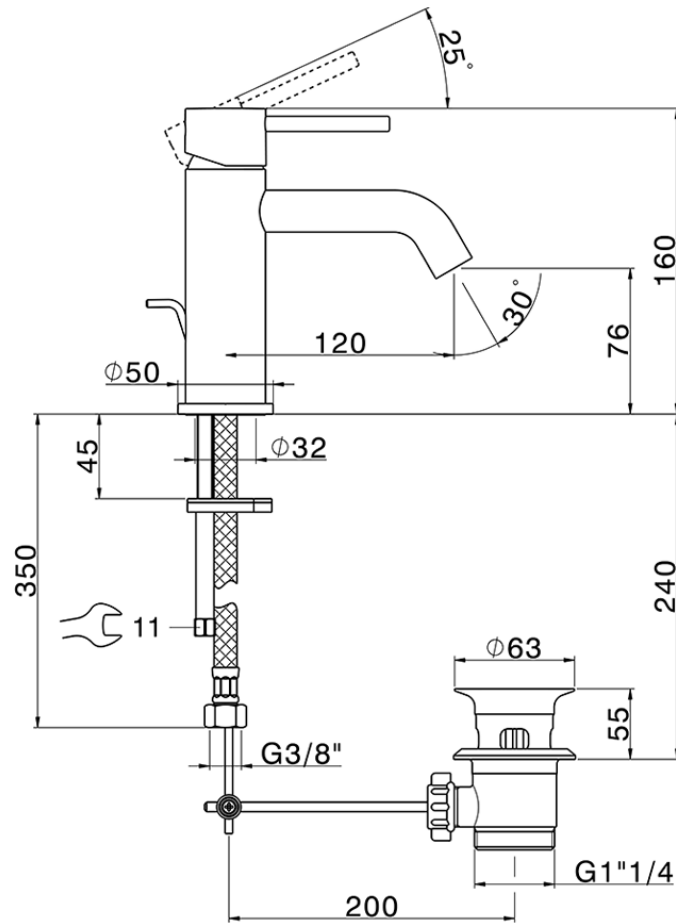

Single lever washbasin mixer NUOVA KIRUNA_K2000510

K2000510

<https://en.huberitalia.com/single-lever-washbasin-mixer-nuova-kiruna-k2000510>

2024-09-19