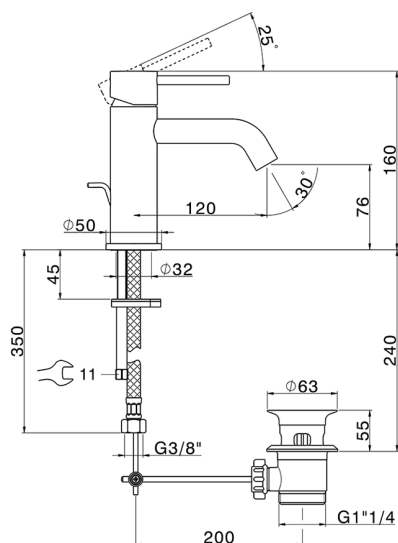

## Single lever washbasin mixer NUOVA KIRUNA\_K2000510

MODEL **K2000510**

Single lever washbasin mixer, with 1"1/4 automatic pop-up waste, G.3/8" stainless steel flexible hoses

### CHARACTERISTICS

Cartridge Spare Parts **ZZ99672000**

**35 mm Cartridge**

### EcoStop

EcoStop feature limits water flow to approximately 50% of maximum output with one point of resistance on setting. Push slightly past the middle stop only when full water output is required. This will save water up to 50%.