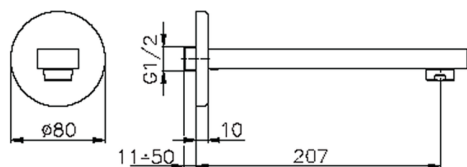

Filler spout DADO_DD000240

MODEL **DD000240**

Filler spout, L.207 mm, 1/2" M connection

AVAILABLE FINISHINGS

- **21** 21 Chrome
- **2B** 2B Polished Nickel
- **2F** 2F Brushed Nickel
- **40** 40 Matt Black
- **4Q** 4Q Matt White

CHARACTERISTICS