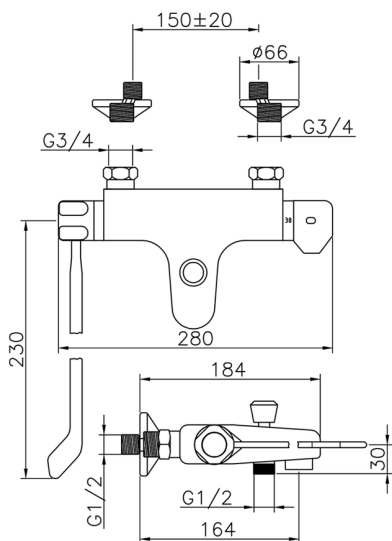

## Thermostatic bath mixer CLINIC&TECHNICAL\_CLT25030

MODEL **CLT25030**

Thermostatic bath mixer, without shower set, 1/2" M flexible connection, with long lever

AVAILABLE FINISHINGS

**21** 21 Chrome

CHARACTERISTICS

Cartridge Spare Parts **24.04A.PP**

**8x20 Plus P Thermostatic Valve**